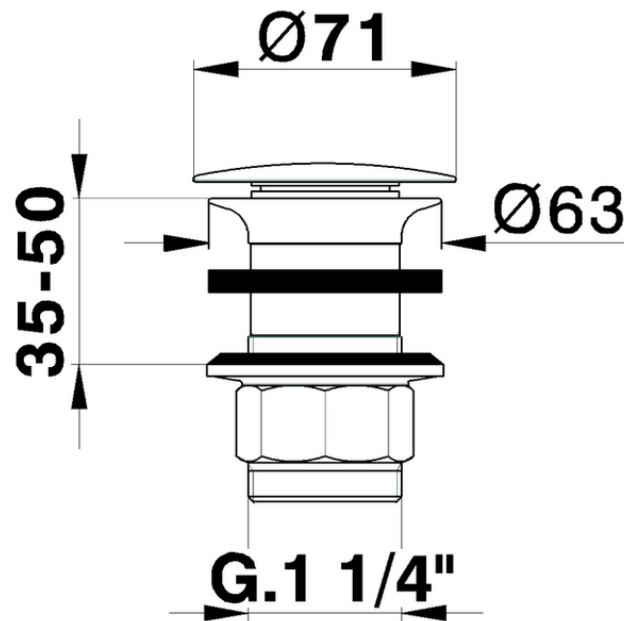

**1 1/4 waste for basin mixer COMPONENTS\_ZA001610**

ZA001610

<https://en.cisal.it/1-1-4-waste-for-basin-mixer-components-za001610>

2026-04-08