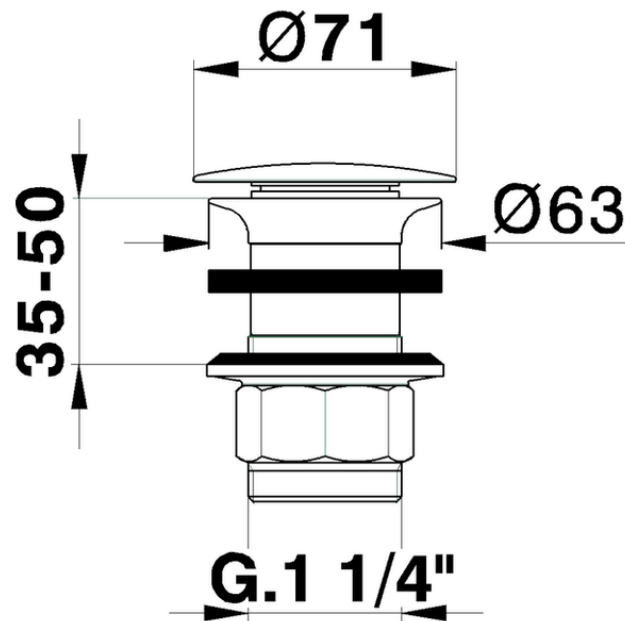

1 1/4 waste for basin mixer COMPONENTS_ZA001610

ZA001610

<https://en.cisal.it/1-1-4-waste-for-basin-mixer-components-za001610>

2026-04-29