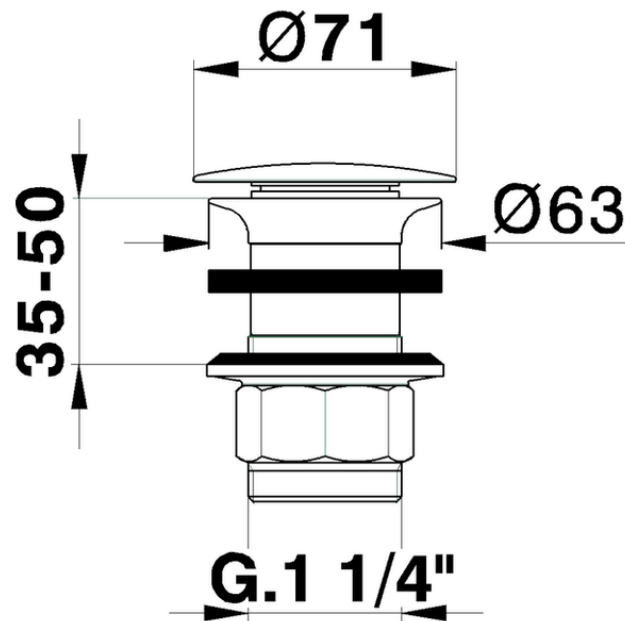

1 1/4 waste for basin mixer COMPONENTS_ZA001610

ZA001610

<https://en.cisal.it/1-1-4-waste-for-basin-mixer-components-za001610>

2026-04-30