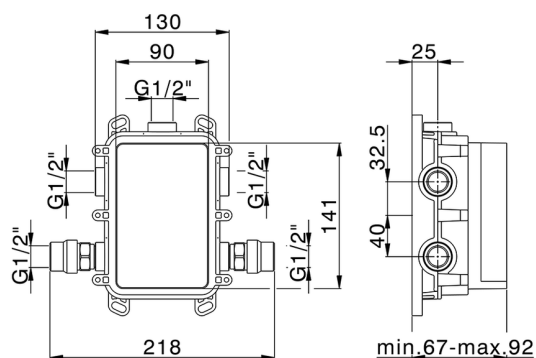

One Box Universal Concealed Part ONE BOX_ZA00B031

MODEL **ZA00B031**

One Box Universal Concealed Part, for 1, 2 or 3 outlet thermostatic or single lever, without trim kit, with noise reducers, with sealing gasket

AVAILABLE FINISHINGS

04 04 Without finishing

CHARACTERISTICS

Concealed **1**

Thermostatic

The Cisal thermostatic is your personal water manager, helping you to handle, control and save water and energy.