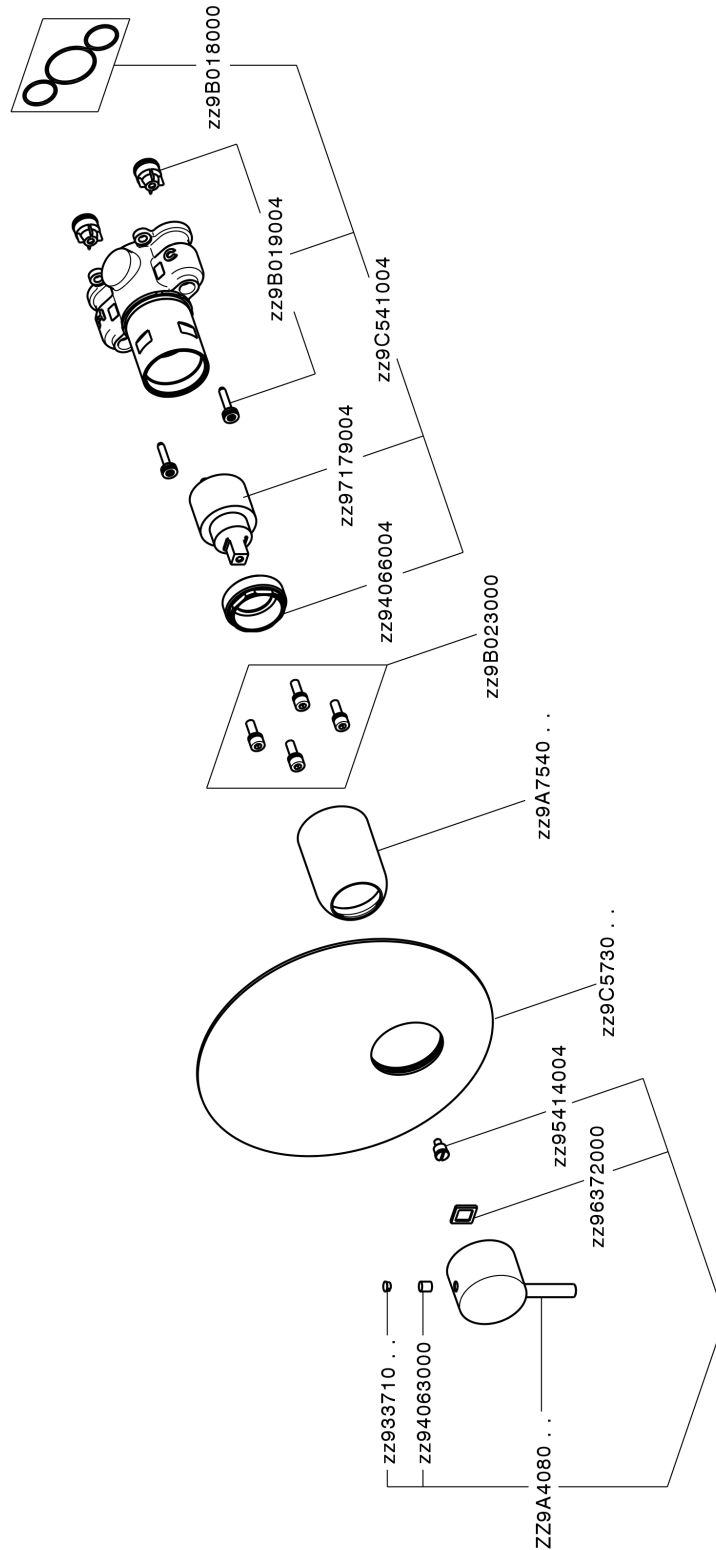

## Exposed part for Single Lever One Box Valve NUOVA LESS\_LN0BM010

MODEL **LN0BM010**

Exposed part for Single Lever One Box Valve, 1 Outlet, Minimum depth of installation: 67 mm, without concealed part, for items ZA00B030-ZA00B031

### CHARACTERISTICS

Cartridge Spare Parts **ZZ97179000**

**35 mm Cartridge**

Installation **Concealed**

Required concealed parts **ZA00B031**

**ZA00B030**

## Exposed part for Single Lever One Box Valve NUOVA LESS\_LN0BM010

LN0BM010

<https://en.cisal.it/exposed-part-for-single-lever-one-box-valve-nuova-less-ln0bm010>

## One Box Universal Concealed Part ONE BOX\_ZA00B031

MODEL **ZA00B031**

One Box Universal Concealed Part, for 1, 2 or 3 outlet thermostatic or single lever, without trim kit, with noise reducers, with sealing gasket