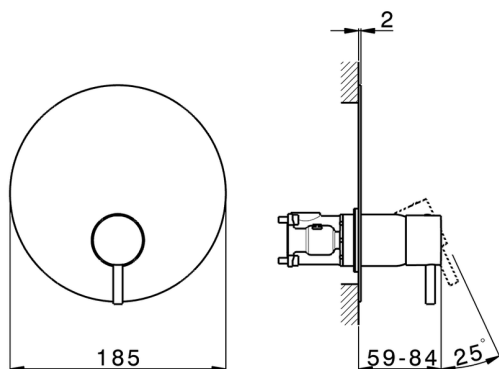

### CHARACTERISTICS

Cartridge Spare Parts **ZZ97179000**

**35 mm Cartridge**

Installation **Concealed**

Required concealed parts **ZA00B031**

**ZA00B030**