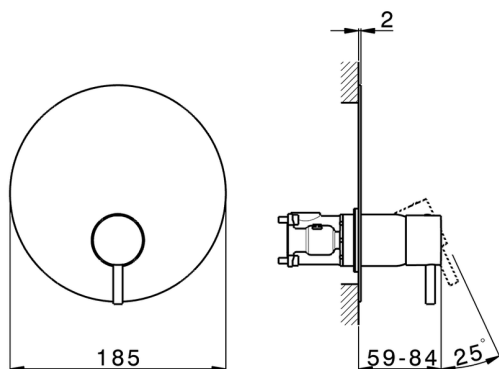

Exposed part for Single Lever One Box Valve NUOVA LESS_LN0BM010

MODEL **LN0BM010**

Exposed part for Single Lever One Box Valve, 1 Outlet, Minimum depth of installation: 67 mm, without concealed part, for items ZA00B030-ZA00B031

AVAILABLE FINISHINGS

-  **21** 21 Chrome
-  **2F** 2F Brushed Nickel
-  **40** 40 Matt Black
-  **4Q** 4Q Matt White

CHARACTERISTICS

Cartridge Spare Parts **ZZ97179000**

35 mm Cartridge

Installation **Concealed**