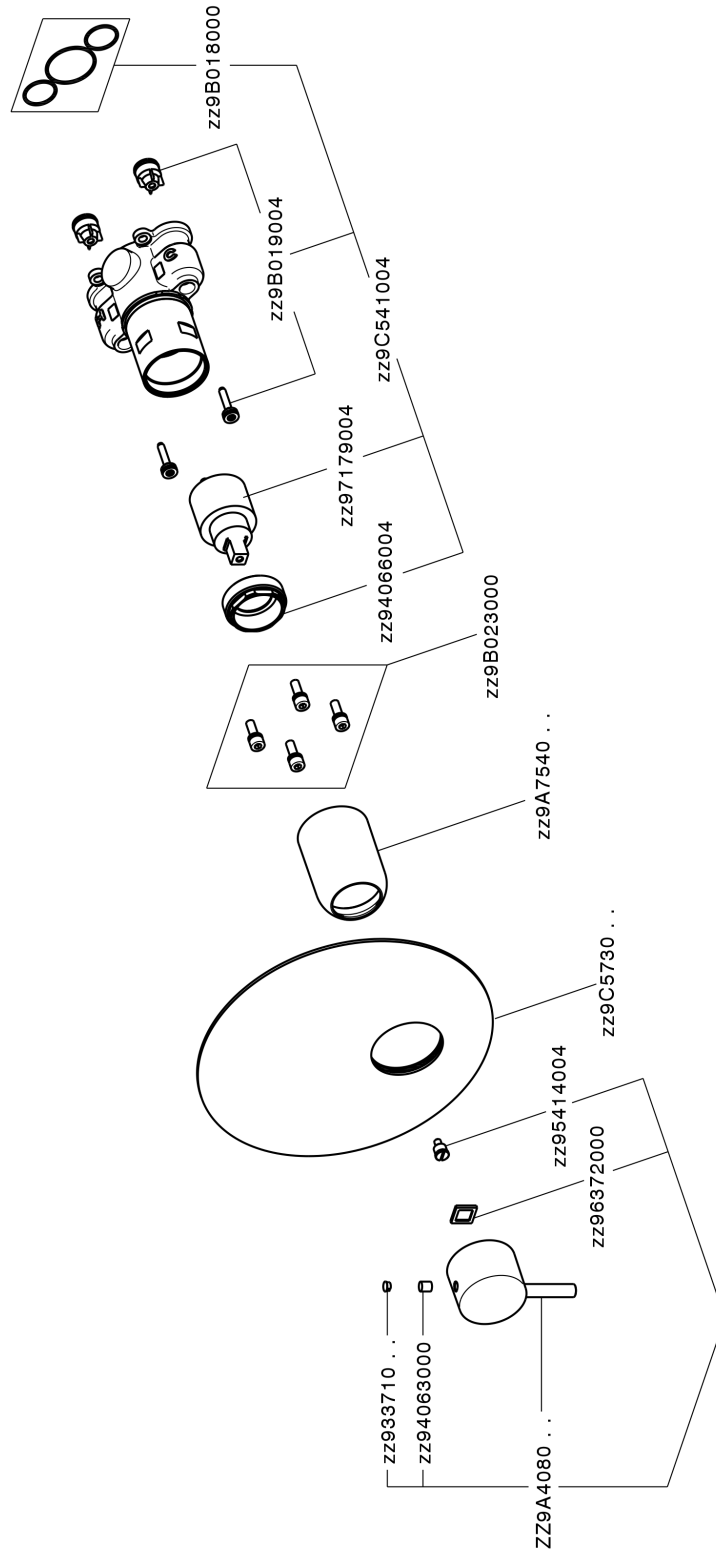

Exposed part for Single Lever One Box Valve NUOVA LESS_LN0BM010

MODEL **LN0BM010**

Exposed part for Single Lever One Box Valve, 1 Outlet, Minimum depth of installation: 67 mm, without concealed part, for items ZA00B030-ZA00B031

AVAILABLE FINISHINGS

-  **21** 21 Chrome
-  **2F** 2F Brushed Nickel
-  **40** 40 Matt Black
-  **4Q** 4Q Matt White

CHARACTERISTICS

Cartridge Spare Parts **ZZ97179000**

35 mm Cartridge

Installation **Concealed**

Required concealed parts **ZA00B031**

ZA00B030

Exposed part for Single Lever One Box Valve NUOVA LESS_LN0BM010

LN0BM010

<https://en.cisal.it/exposed-part-for-single-lever-one-box-valve-nuova-less-ln0bm010>

One Box Universal Concealed Part ONE BOX_ZA00B031

MODEL **ZA00B031**

One Box Universal Concealed Part, for 1, 2 or 3 outlet thermostatic or single lever, without trim kit, with noise reducers, with sealing gasket