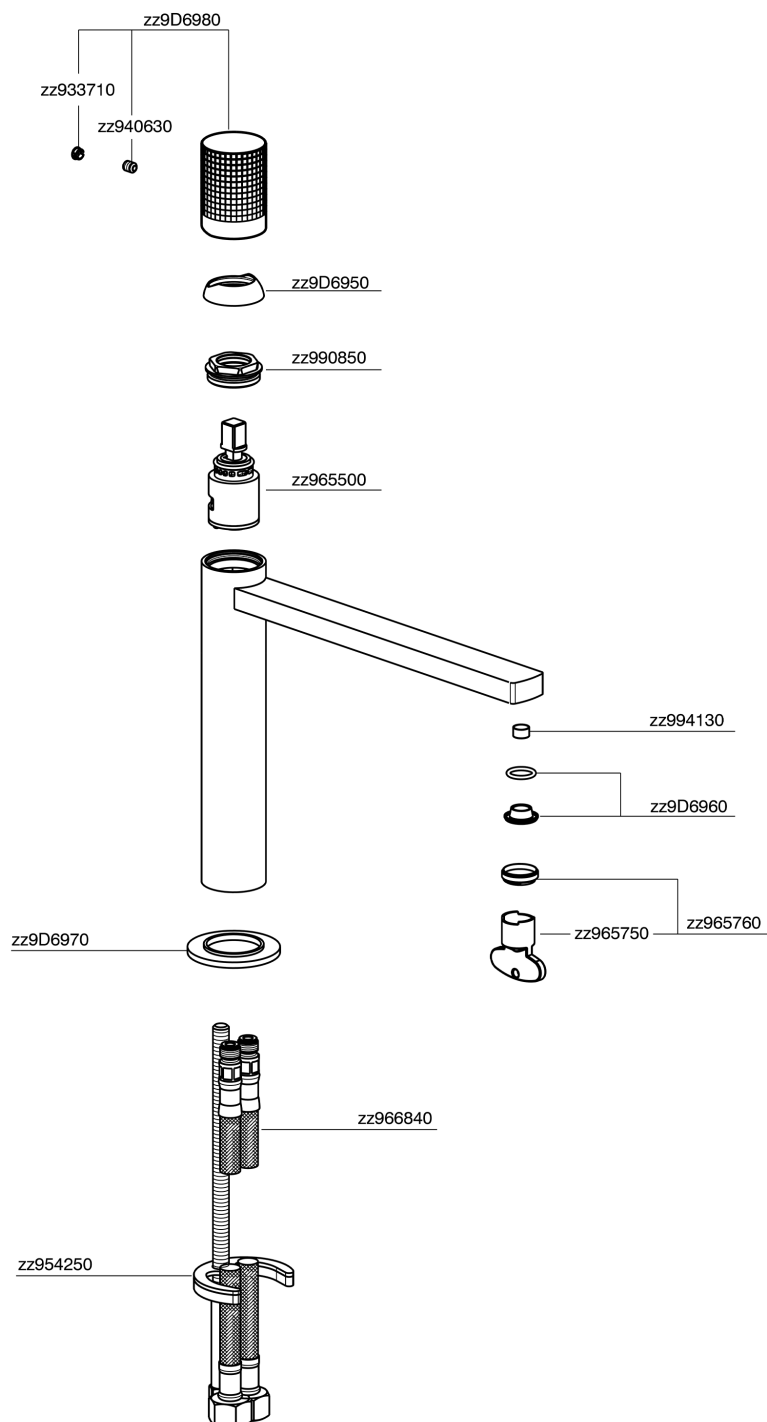

Single lever 'medium' washbasin mixer NUANCE X32_X2001504

MODEL **X2001504**

Single lever 'medium' washbasin mixer, without automatic pop-up waste, G.3/8" stainless steel flexible hose, Inox AISI 316L

AVAILABLE FINISHINGS

-  **D1** D1 Brushed Inox
-  **5H** 5H Dark Brass Brushed
-  **5L** 5L Brushed Black Titanium
-  **5N** 5N Brushed Rose Gold

CHARACTERISTICS

Cartridge Spare Parts **ZZ96550000**

25 mm Cartridge

Single lever 'medium' washbasin mixer NUANCE X32_X2001504

X2001504

<https://en.cisal.it/single-lever-medium-washbasin-mixer-nuance-x32-x2001504>

2026-02-03