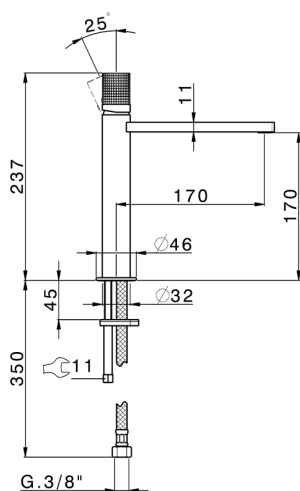

Single lever 'medium' washbasin mixer NUANCE X32_X2001504

MODEL **X2001504**

Single lever 'medium' washbasin mixer, without automatic pop-up waste, G.3/8" stainless steel flexible hose, Inox AISI 316L

AVAILABLE FINISHINGS

-  **D1** D1 Brushed Inox
-  **5H** 5H Dark Brass Brushed
-  **5L** 5L Brushed Black Titanium
-  **5N** 5N Brushed Rose Gold

CHARACTERISTICS

Cartridge Spare Parts **ZZ96550000**

25 mm Cartridge

Single lever 'medium' washbasin mixer NUANCE X32_X2001504

X2001504

<https://en.cisal.it/single-lever-medium-washbasin-mixer-nuance-x32-x2001504>

2026-02-03