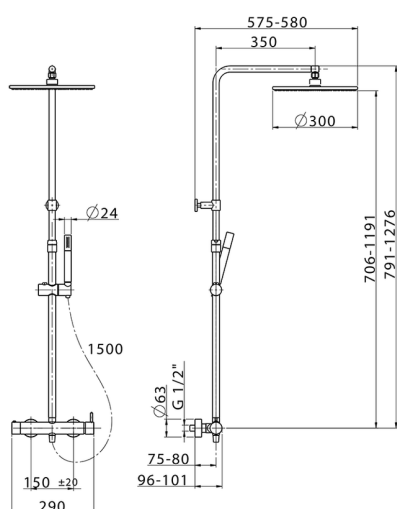

2-function single lever shower set SHOWER COLUMNS_SM004030

MODEL **SM004030**

2-function single lever shower set, 2 outlet devia stop, adjustable riser column, sliding shower bracket, Brass minimalistic one spray handshower, 300 mm round showerhead 8 mm thick BRASS, 150 cm smooth SUPREME Flexible Hose

AVAILABLE FINISHINGS

-  **21** 21 Chrome
-  **40** 40 Matt Black
-  **4Q** 4Q Matt White

CHARACTERISTICS

Single Lever **1**
 Cartridge Spare Parts **ZZ95409000**
35 mm Cartridge

EcoStop

EcoStop feature limits water flow to approximately 50% of maximum output with one point of resistance on setting. Push slightly past the middle stop only when full water output is required. This will save water up to 50%.

DeviaStop

The Cisal Devia Stop technology allows to adjust the water flow and to direct it to the selected output point (overhead soaker, hand shower, etc).

2026-04-05