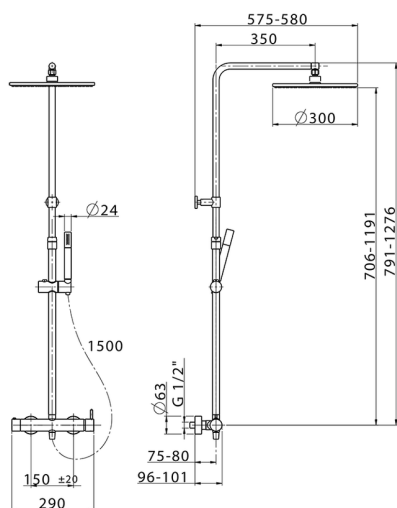

2-function single lever shower set SHOWER COLUMNS_SM004030

MODEL **SM004030**

2-function single lever shower set, 2 outlet devia stop, adjustable riser column, sliding shower bracket, Brass minimalistic one spray handshower, 300 mm round showerhead 8 mm thick BRASS, 150 cm smooth SUPREME Flexible Hose

AVAILABLE FINISHINGS

-  **21** 21 Chrome
-  **40** 40 Matt Black
-  **4Q** 4Q Matt White

CHARACTERISTICS

Single Lever **1**
 Cartridge Spare Parts **ZZ95409000**
35 mm Cartridge

EcoStop

EcoStop feature limits water flow to approximately 50% of maximum output with one point of resistance on setting. Push slightly past the middle stop only when full water output is required. This will save water up to 50%.

DeviaStop

The Cisal Devia Stop technology allows to adjust the water flow and to direct it to the selected output point (overhead soaker, hand shower, etc).

2026-05-17