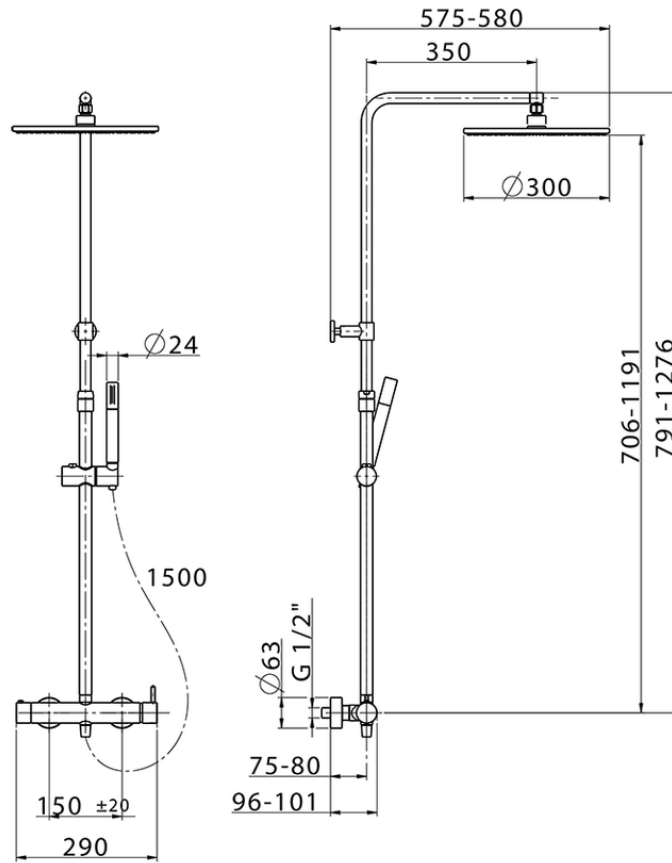

2-function single lever shower set SHOWER COLUMNS_SM004030

SM004030

<https://en.cisal.it/2-function-single-lever-shower-set-shower-columns-sm004030>

2026-06-13