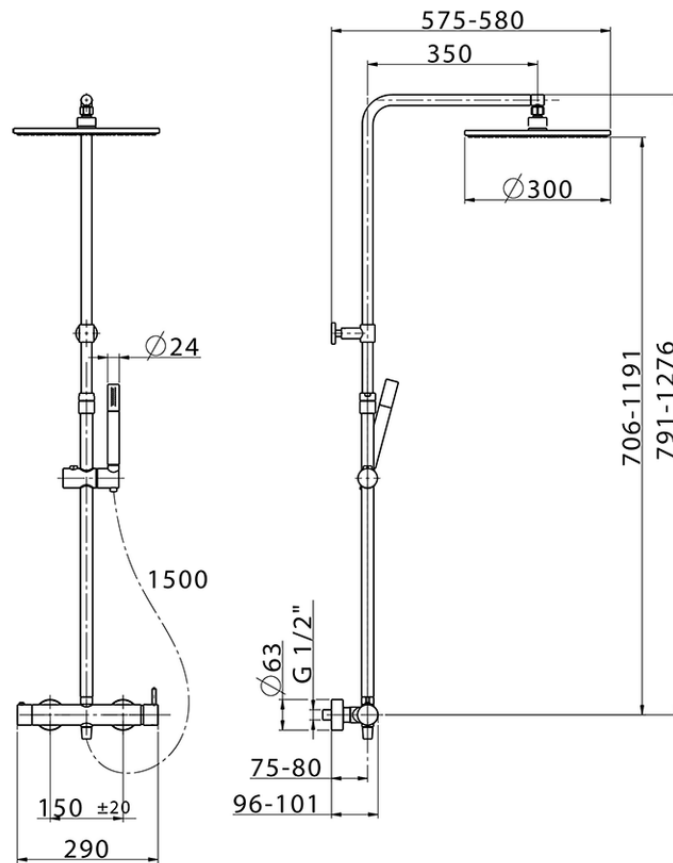

2-function single lever shower set SHOWER COLUMNS_SM004030

SM004030

<https://en.cisal.it/2-function-single-lever-shower-set-shower-columns-sm004030>

2026-04-05