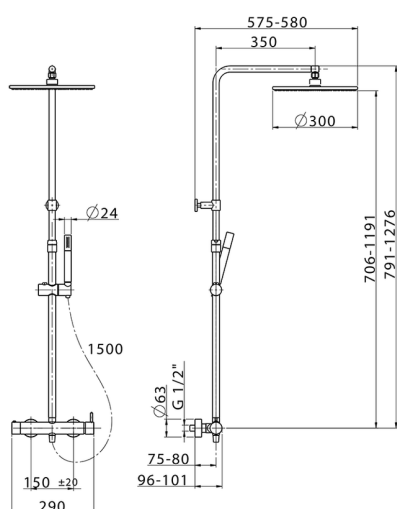

## 2-function single lever shower set SHOWER COLUMNS\_SM004030

MODEL **SM004030**

2-function single lever shower set, 2 outlet devia stop, adjustable riser column, sliding shower bracket, Brass minimalistic one spray handshower, 300 mm round showerhead 8 mm thick BRASS, 150 cm smooth SUPREME Flexible Hose

### CHARACTERISTICS

Single Lever **1**  
 Cartridge Spare Parts **ZZ95409000**  
**35 mm Cartridge**

#### EcoStop

EcoStop feature limits water flow to approximately 50% of maximum output with one point of resistance on setting. Push slightly past the middle stop only when full water output is required. This will save water up to 50%.