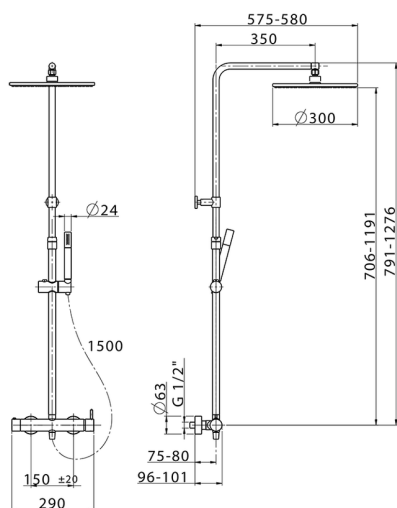

2-function single lever shower set SHOWER COLUMNS_SM004030

MODEL **SM004030**

2-function single lever shower set, 2 outlet devia stop, adjustable riser column, sliding shower bracket, Brass minimalistic one spray handshower, 300 mm round showerhead 8 mm thick BRASS, 150 cm smooth SUPREME Flexible Hose

AVAILABLE FINISHINGS

-  **21** 21 Chrome
-  **40** 40 Matt Black
-  **4Q** 4Q Matt White

CHARACTERISTICS

Single Lever **1**
 Cartridge Spare Parts **ZZ95409000**
35 mm Cartridge

EcoStop

EcoStop feature limits water flow to approximately 50% of maximum output with one point of resistance on setting. Push slightly past the middle stop only when full water output is required. This will save water up to 50%.

DeviaStop

The Cisal Devia Stop technology allows to adjust the water flow and to direct it to the selected output point (overhead soaker, hand shower, etc).

2026-06-13