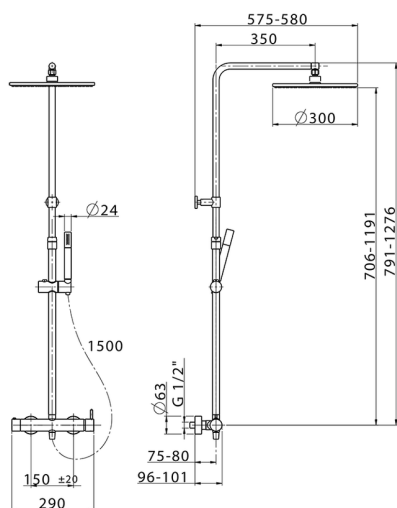

2-function single lever shower set SHOWER COLUMNS_SM004030

MODEL **SM004030**

2-function single lever shower set, 2 outlet devia stop, adjustable riser column, sliding shower bracket, Brass minimalistic one spray handshower, 300 mm round showerhead 8 mm thick BRASS, 150 cm smooth SUPREME Flexible Hose

AVAILABLE FINISHINGS

-  **21** 21 Chrome
-  **40** 40 Matt Black
-  **4Q** 4Q Matt White

CHARACTERISTICS

Single Lever **1**
 Cartridge Spare Parts **ZZ95409000**
35 mm Cartridge

EcoStop

EcoStop feature limits water flow to approximately 50% of maximum output with one point of resistance on setting. Push slightly past the middle stop only when full water output is required. This will save water up to 50%.

DeviaStop

The Cisal Devia Stop technology allows to adjust the water flow and to direct it to the selected output point (overhead soaker, hand shower, etc).

2026-07-03