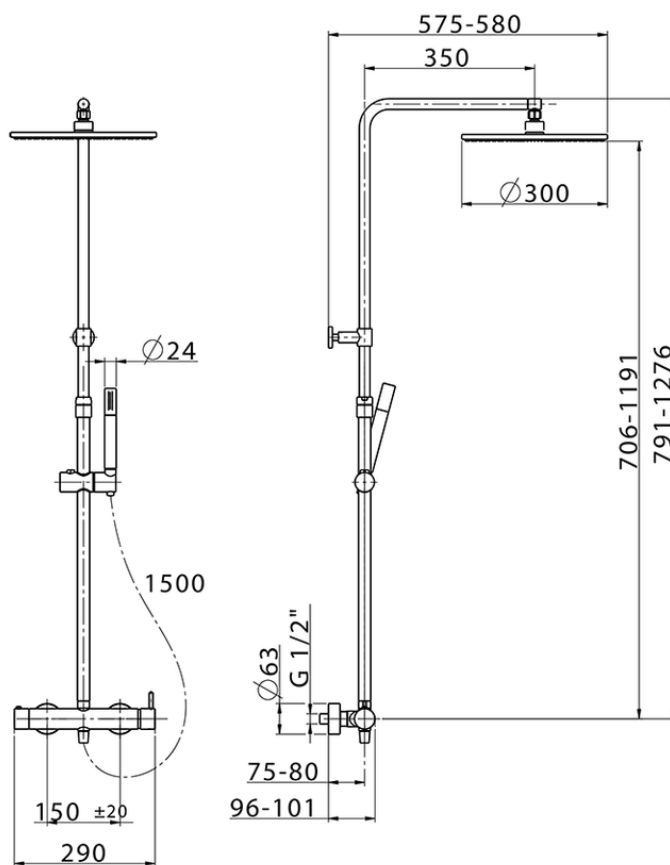

2-function single lever shower set SHOWER COLUMNS_SM004030

SM004030

<https://en.cisal.it/2-function-single-lever-shower-set-shower-columns-sm004030>

2026-05-17