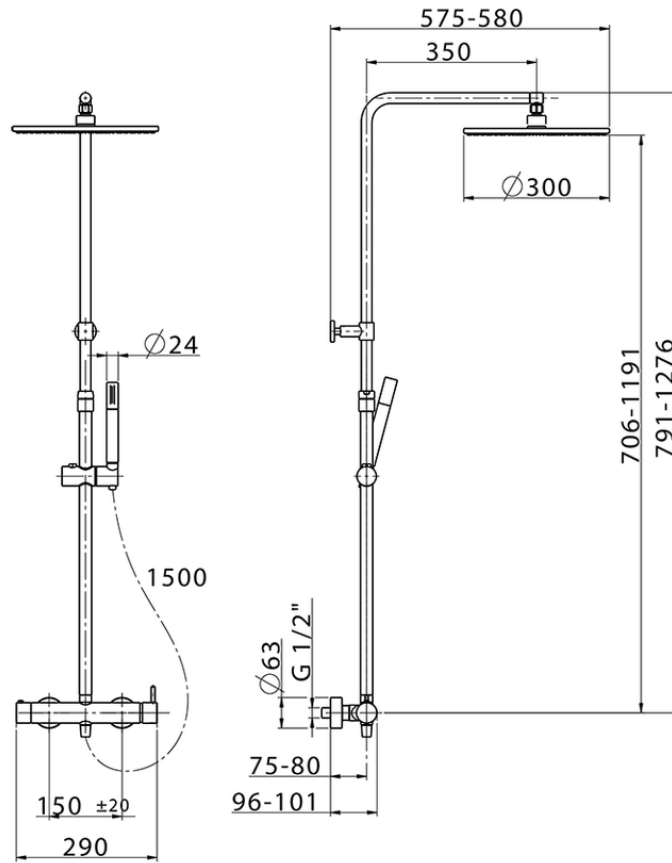

## 2-function single lever shower set SHOWER COLUMNS\_SM004030

SM004030

<https://en.cisal.it/2-function-single-lever-shower-set-shower-columns-sm004030>

2026-06-13