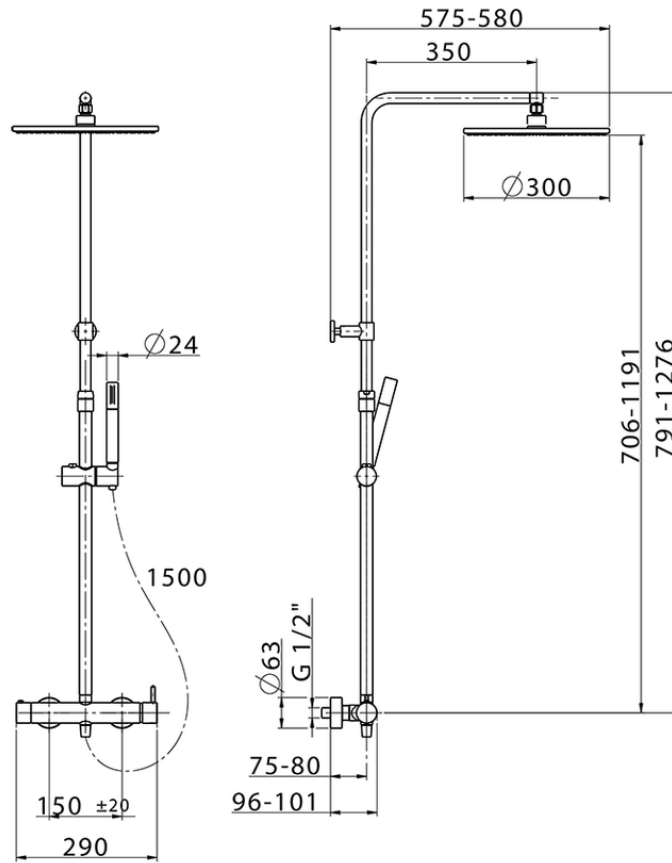

2-function single lever shower set SHOWER COLUMNS_SM004030

SM004030

<https://en.cisal.it/2-function-single-lever-shower-set-shower-columns-sm004030>

2026-07-03