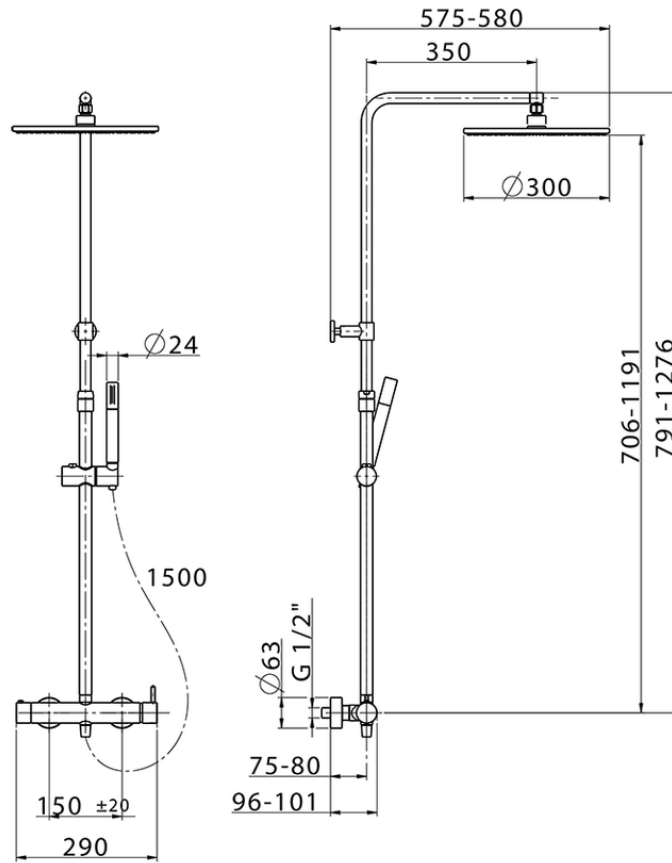

2-function single lever shower set SHOWER COLUMNS_SM004030

SM004030

<https://en.cisal.it/2-function-single-lever-shower-set-shower-columns-sm004030>

2026-04-05