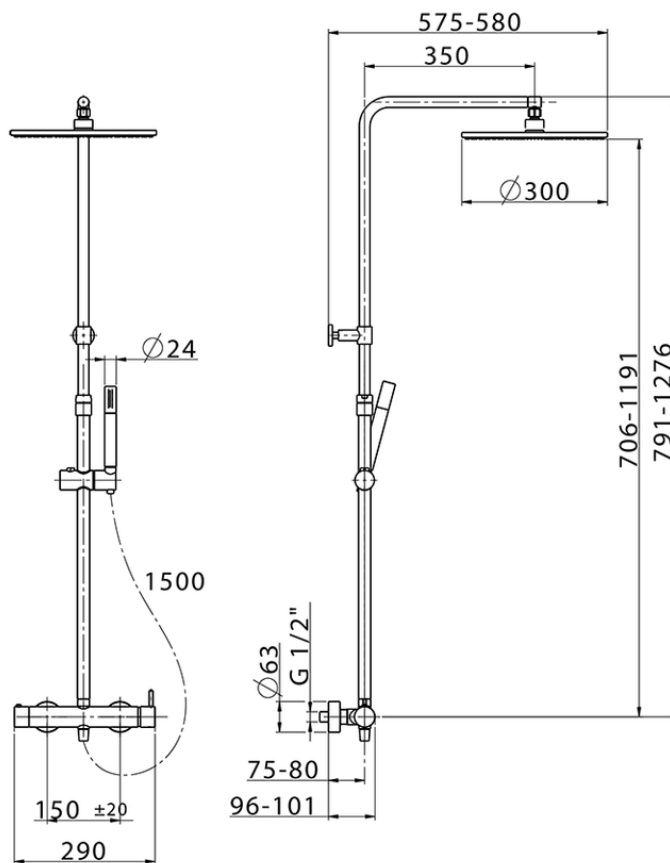

## 2-function single lever shower set SHOWER COLUMNS\_SM004030

SM004030

<https://en.cisal.it/2-function-single-lever-shower-set-shower-columns-sm004030>

2026-04-26