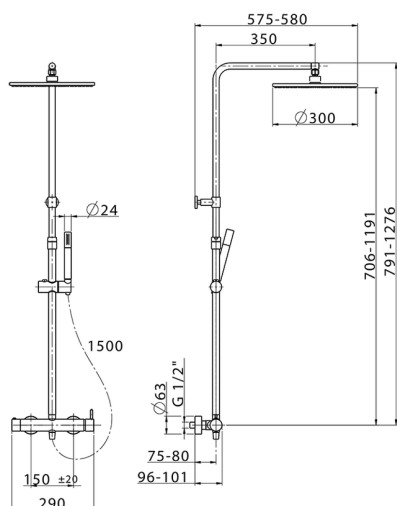

2-function single lever shower set SHOWER COLUMNS_SM004030

MODEL **SM004030**

2-function single lever shower set, 2 outlet devia stop, adjustable riser column, sliding shower bracket, Brass minimalistic one spray handshower, 300 mm round showerhead 8 mm thick BRASS, 150 cm smooth SUPREME Flexible Hose

AVAILABLE FINISHINGS

-  **21** 21 Chrome
-  **40** 40 Matt Black
-  **4Q** 4Q Matt White

CHARACTERISTICS

Single Lever **1**
 Cartridge Spare Parts **ZZ95409000**
35 mm Cartridge

EcoStop

EcoStop feature limits water flow to approximately 50% of maximum output with one point of resistance on setting. Push slightly past the middle stop only when full water output is required. This will save water up to 50%.

DeviaStop

The Cisal Devia Stop technology allows to adjust the water flow and to direct it to the selected output point (overhead soaker, hand shower, etc).

2026-07-03