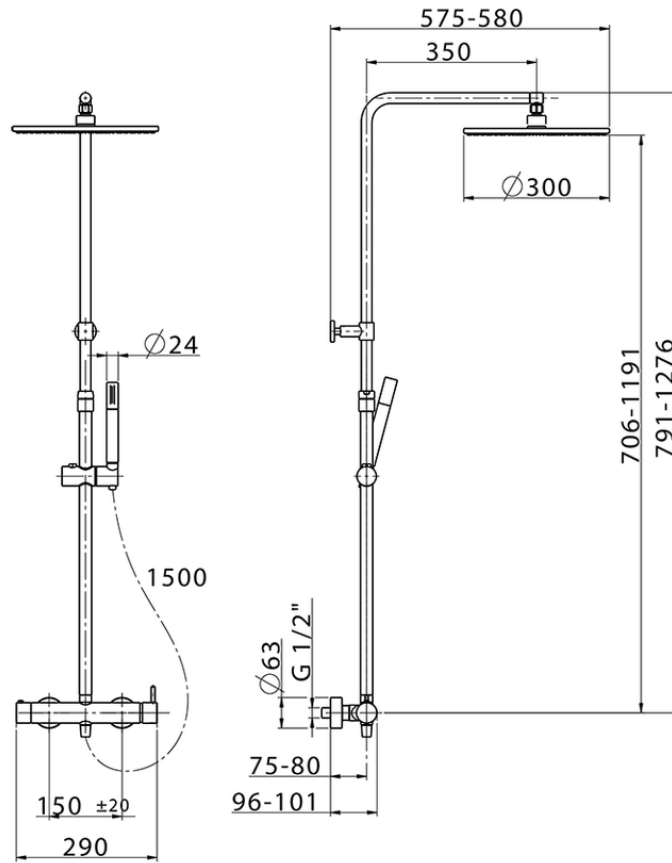

2-function single lever shower set SHOWER COLUMNS_SM004030

SM004030

<https://en.cisal.it/2-function-single-lever-shower-set-shower-columns-sm004030>

2026-05-17