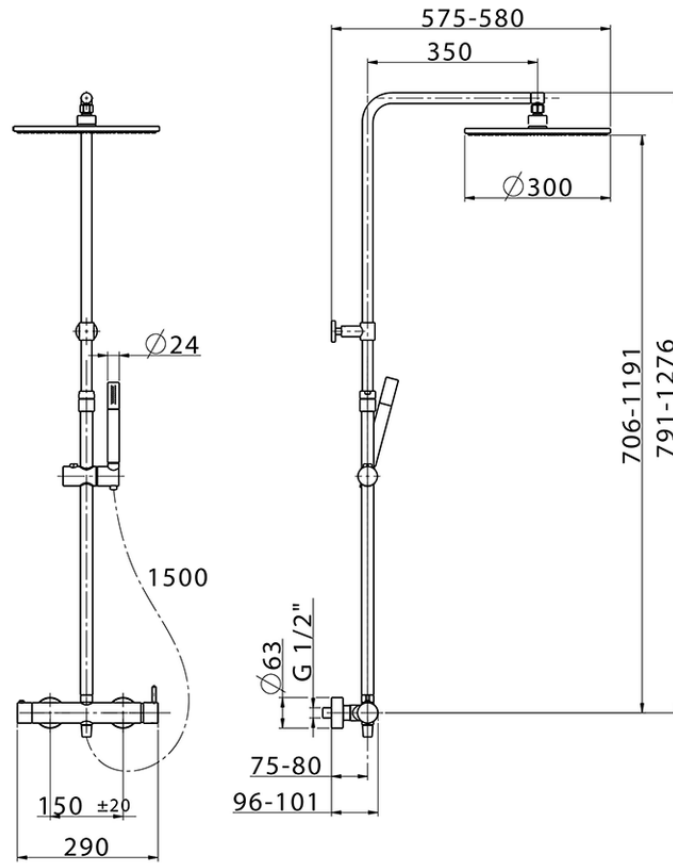

2-function single lever shower set SHOWER COLUMNS_SM004030

SM004030

<https://en.cisal.it/2-function-single-lever-shower-set-shower-columns-sm004030>

2026-06-14