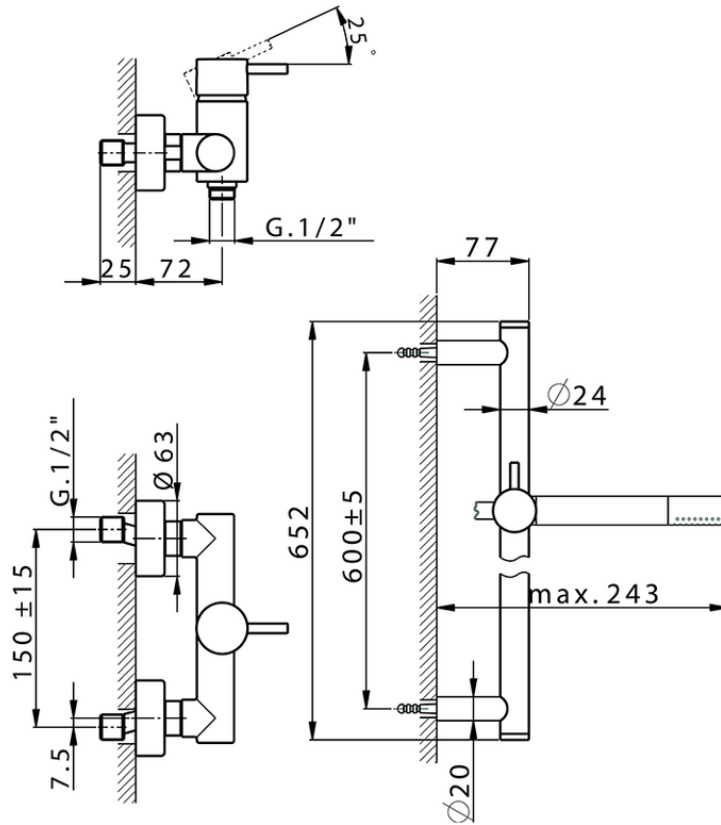

Single lever shower mixer, with shower set SLIM_SM000460

SM000460

<https://en.cisal.it/single-lever-shower-mixer-with-shower-set-slim-sm000460>

2026-04-26