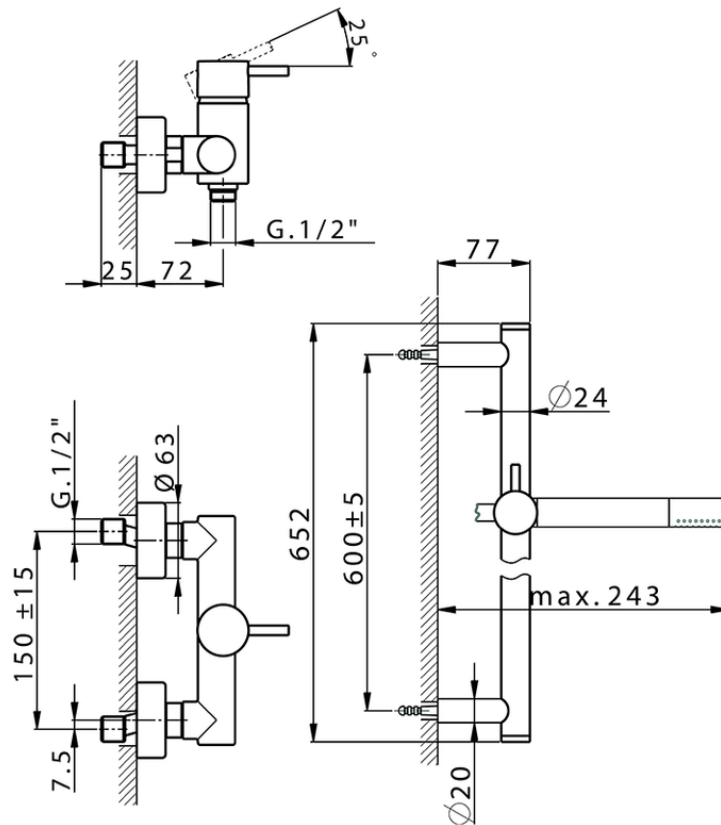

Single lever shower mixer, with shower set SLIM_SM000460

SM000460

<https://en.cisal.it/single-lever-shower-mixer-with-shower-set-slim-sm000460>

2026-06-14