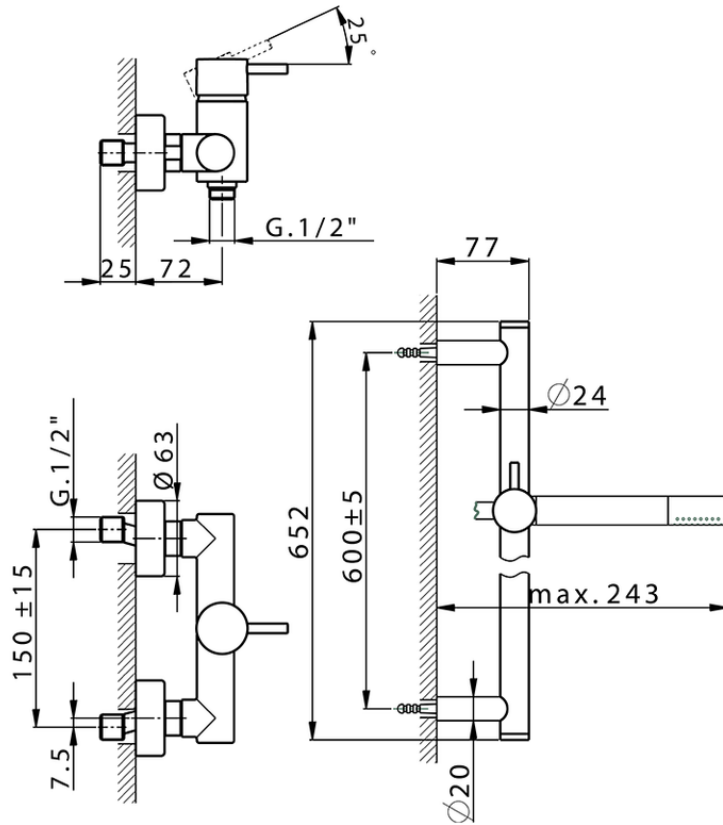

Single lever shower mixer, with shower set SLIM_SM000460

SM000460

<https://en.cisal.it/single-lever-shower-mixer-with-shower-set-slim-sm000460>

2026-05-17