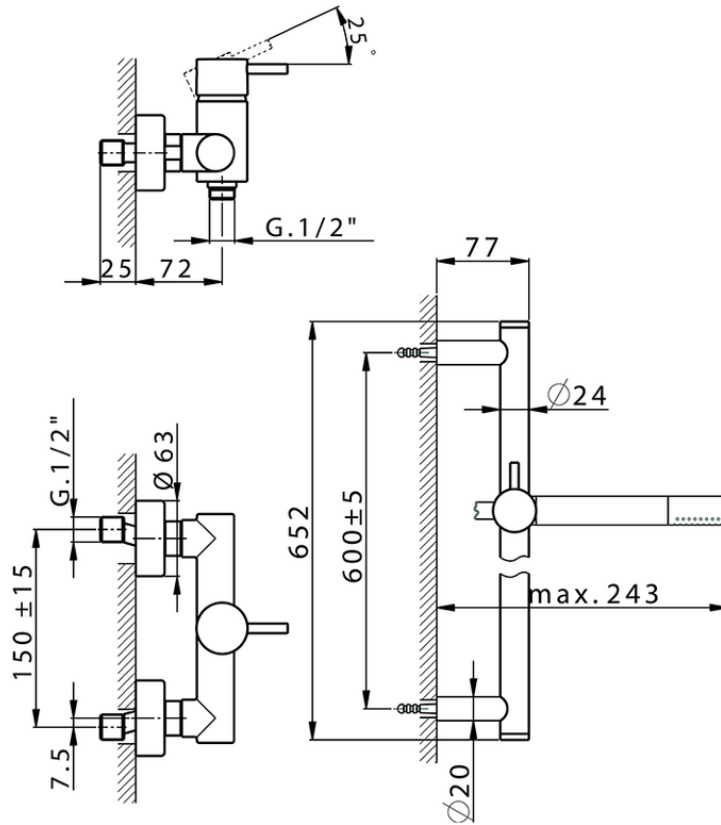

## Single lever shower mixer, with shower set SLIM\_SM000460

SM000460

<https://en.cisal.it/single-lever-shower-mixer-with-shower-set-slim-sm000460>

2026-07-03