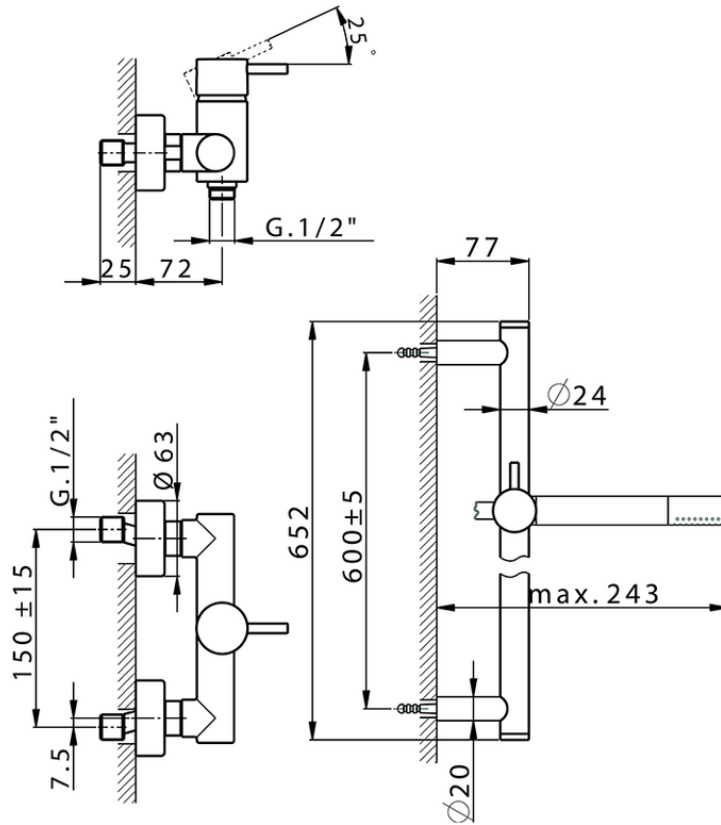

Single lever shower mixer, with shower set SLIM_SM000460

SM000460

<https://en.cisal.it/single-lever-shower-mixer-with-shower-set-slim-sm000460>

2026-04-06