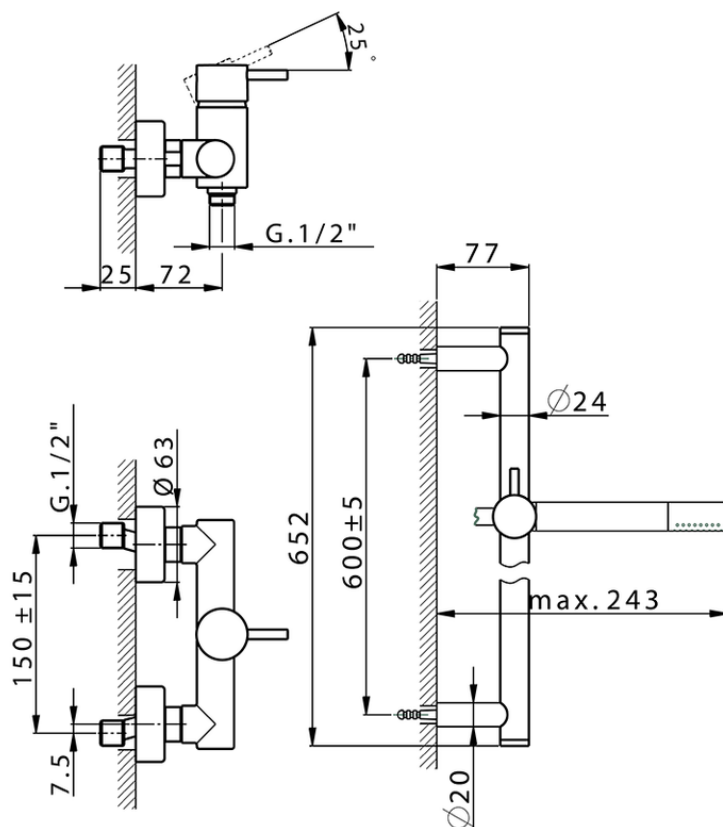

## Single lever shower mixer, with shower set SLIM\_SM000460

SM000460

<https://en.cisal.it/single-lever-shower-mixer-with-shower-set-slim-sm000460>

2026-06-13