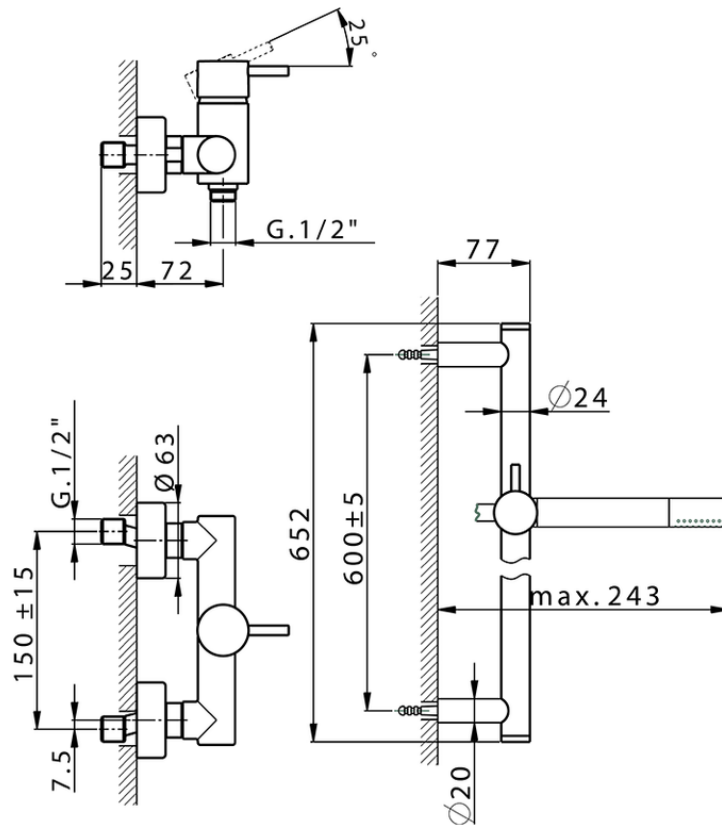

Single lever shower mixer, with shower set SLIM_SM000460

SM000460

<https://en.cisal.it/single-lever-shower-mixer-with-shower-set-slim-sm000460>

2026-04-26