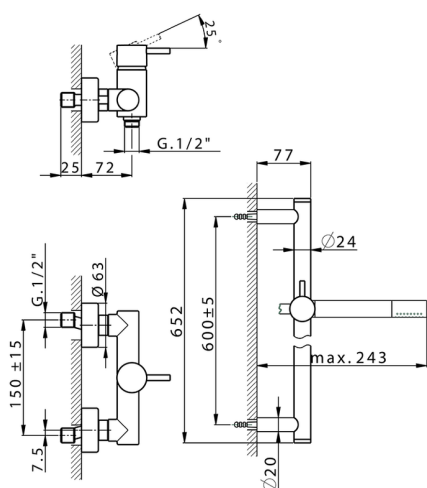

Single lever shower mixer, with shower set SLIM_SM000460

MODEL **SM000460**

Single lever shower mixer, with shower set, 60 cm slide rail kit with sliding bracket, Brass minimalistic one spray handshower, 150 cm SUPREME smooth flexible hose

AVAILABLE FINISHINGS

-  **21** 21 Chrome
-  **2B** 2B Polished Nickel
-  **40** 40 Matt Black
-  **4Q** 4Q Matt White

CHARACTERISTICS

Cartridge Spare Parts **ZZ95409000**

35 mm Cartridge

EcoStop

EcoStop feature limits water flow to approximately 50% of maximum output with one point of resistance on setting. Push slightly past the middle stop only when full water output is required. This will save water up to 50%.