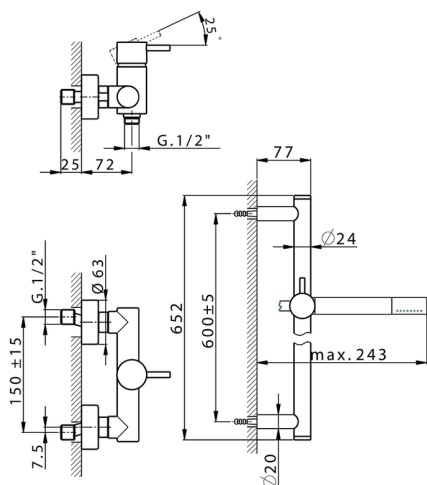

Single lever shower mixer, with shower set SLIM_SM000460

MODEL **SM000460**

Single lever shower mixer, with shower set, 60 cm slide rail kit with sliding bracket, Brass minimalistic one spray handshower, 150 cm SUPREME smooth flexible hose

AVAILABLE FINISHINGS

-  **21** 21 Chrome
-  **2B** 2B Polished Nickel
-  **40** 40 Matt Black
-  **4Q** 4Q Matt White

CHARACTERISTICS

Cartridge Spare Parts **ZZ95409000**

35 mm Cartridge

EcoStop

EcoStop feature limits water flow to approximately 50% of maximum output with one point of resistance on setting. Push slightly past the middle stop only when full water output is required. This will save water up to 50%.