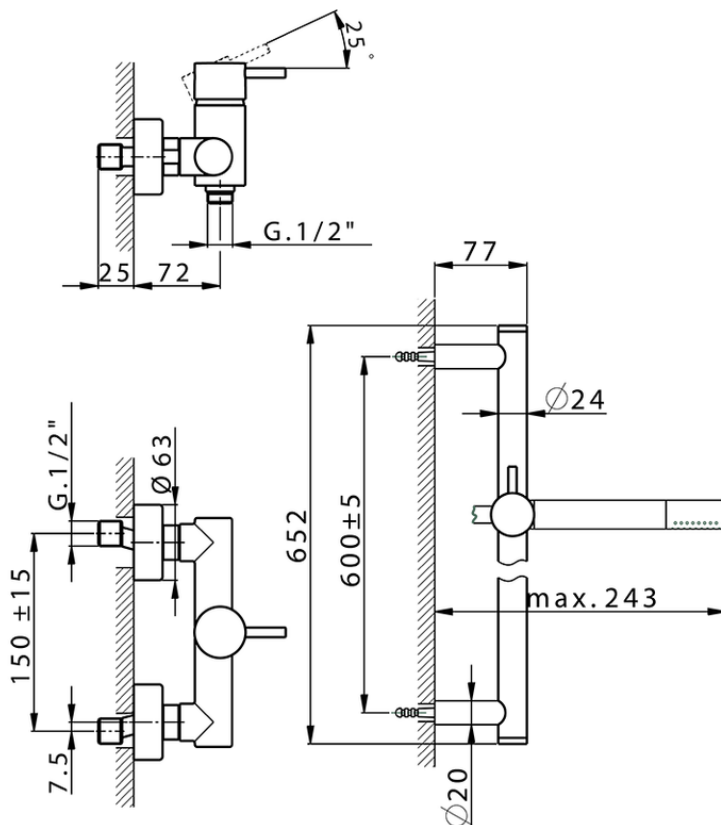

## Single lever shower mixer, with shower set SLIM\_SM000460

SM000460

<https://en.cisal.it/single-lever-shower-mixer-with-shower-set-slim-sm000460>

2026-06-13