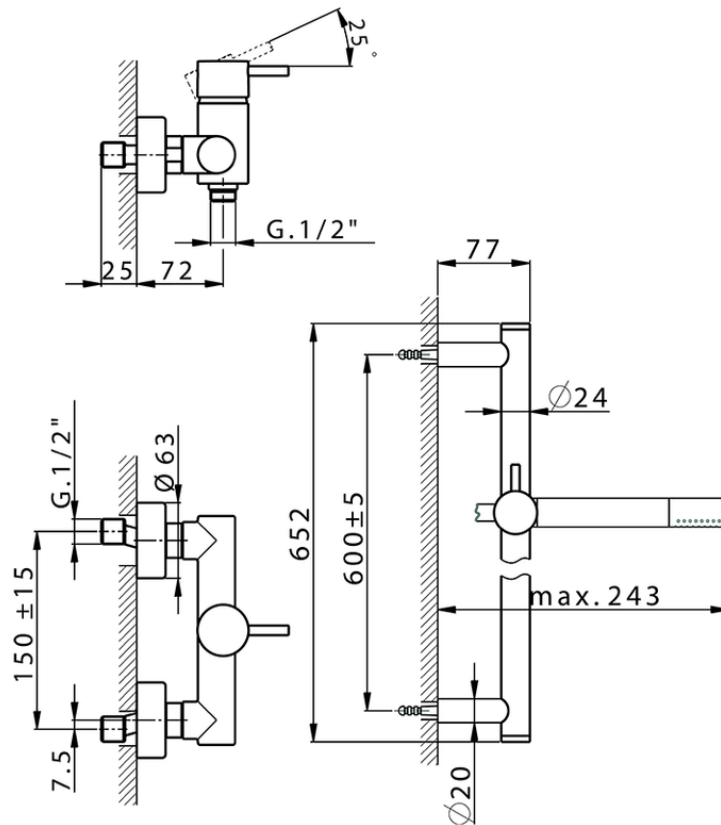

Single lever shower mixer, with shower set SLIM_SM000460

SM000460

<https://en.cisal.it/single-lever-shower-mixer-with-shower-set-slim-sm000460>

2026-05-17