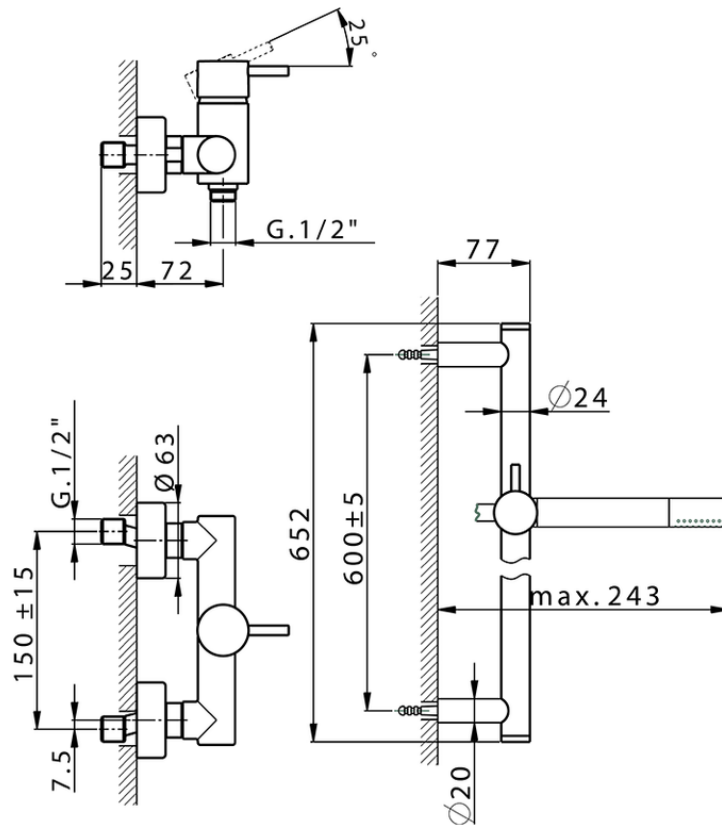

Single lever shower mixer, with shower set SLIM_SM000460

SM000460

<https://en.cisal.it/single-lever-shower-mixer-with-shower-set-slim-sm000460>

2026-07-03