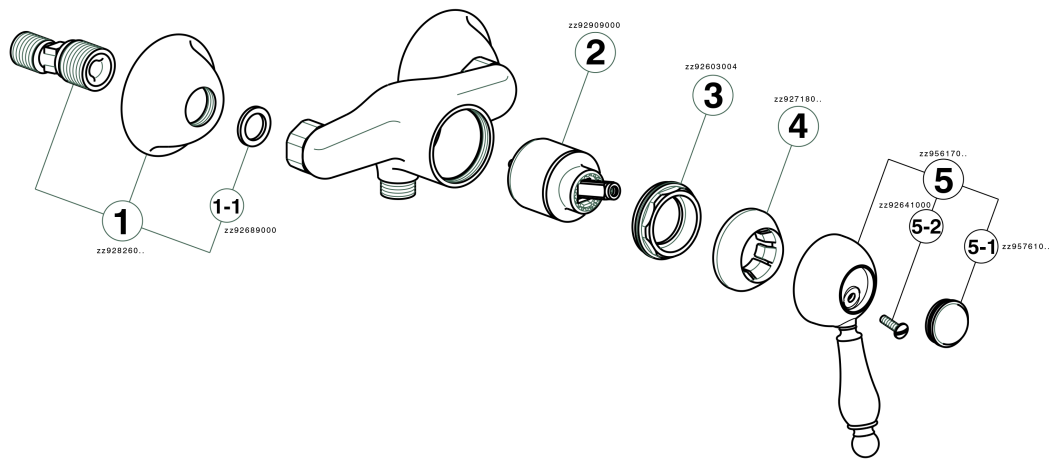

## Single lever shower mixer ARCANA EMPRESS\_EM000441

EM000441

<https://en.cisal.it/single-lever-shower-mixer-arcana-empress-em000441>

2025-01-06