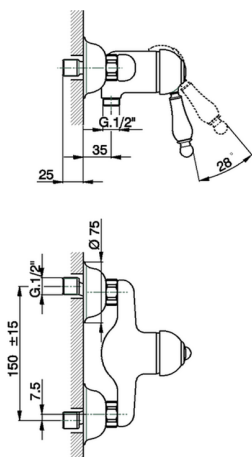

Single lever shower mixer ARCANA EMPRESS_EM000441

MODEL **EM000441**

Single lever shower mixer, without shower set, 1/2" M flexible connection

AVAILABLE FINISHINGS

-  **21** 21 Chrome
-  **24** 24 Gold
-  **26** 26 Old Copper
-  **27** 27 Old Bronze
-  **2A** 2A Satin Brushed Nickel
-  **74** 74 Chrome/Gold

CHARACTERISTICS

Cartridge Spare Parts **ZZ92909000**

43 mm Cartridge

Single lever shower mixer ARCANA EMPRESS_EM000441

EM000441

<https://en.cisal.it/single-lever-shower-mixer-arcana-empress-em000441>

2025-01-06