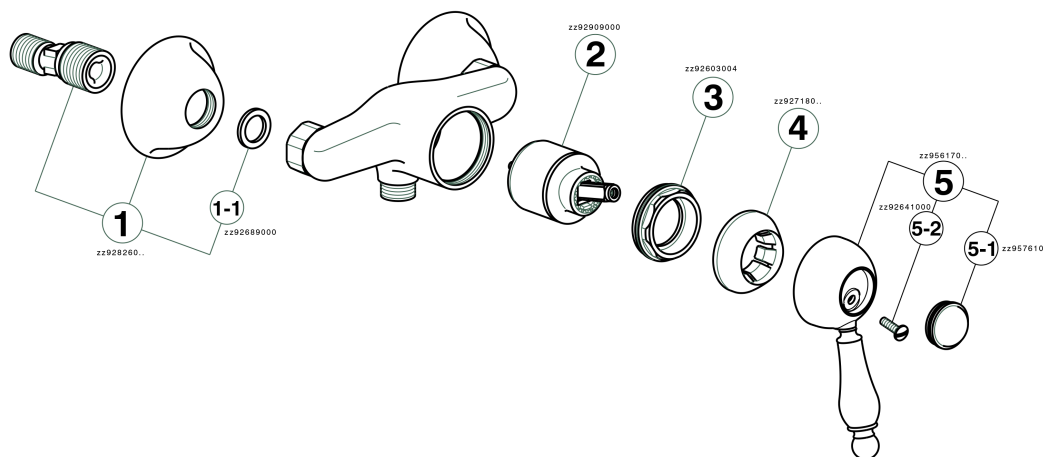

## Single lever shower mixer ARCANA EMPRESS\_EM000441

EM000441

<https://en.cisal.it/single-lever-shower-mixer-arcana-empress-em000441>

2025-01-06