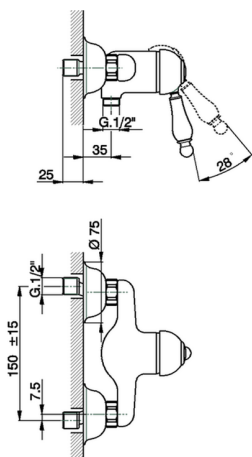

## Single lever shower mixer ARCANA EMPRESS\_EM000441

MODEL **EM000441**

Single lever shower mixer, without shower set, 1/2" M flexible connection

### CHARACTERISTICS

Cartridge Spare Parts **ZZ92909000**

**43 mm Cartridge**