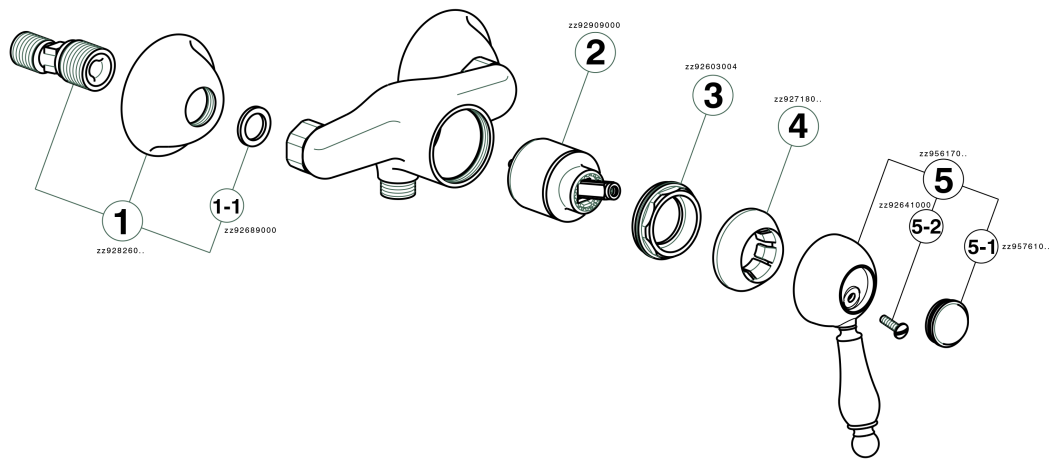

Single lever shower mixer ARCANA EMPRESS_EM000441

EM000441

<https://en.cisal.it/single-lever-shower-mixer-arcana-empress-em000441>

2025-01-06