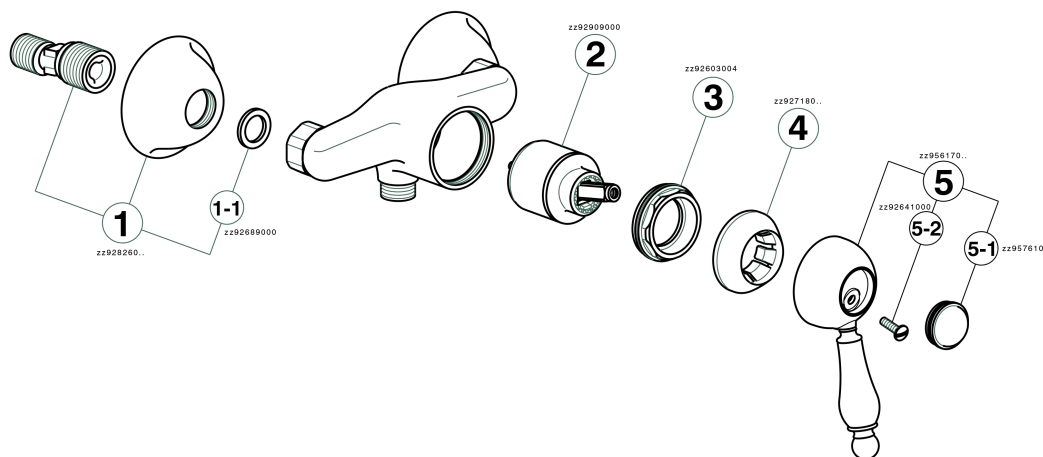

Single lever shower mixer ARCANA EMPRESS_EM000441

MODEL **EM000441**

Single lever shower mixer, without shower set, 1/2" M flexible connection

AVAILABLE FINISHINGS

-  **21** 21 Chrome
-  **24** 24 Gold
-  **26** 26 Old Copper
-  **27** 27 Old Bronze
-  **2A** 2A Satin Brushed Nickel
-  **74** 74 Chrome/Gold

CHARACTERISTICS

Cartridge Spare Parts **ZZ92909000**

43 mm Cartridge

Single lever shower mixer ARCANA EMPRESS_EM000441

EM000441

<https://en.cisal.it/single-lever-shower-mixer-arcana-empress-em000441>

2025-01-06