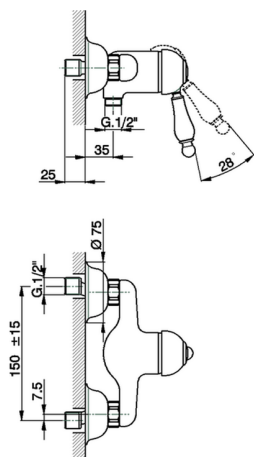

Single lever shower mixer ARCANA EMPRESS_EM000441

MODEL **EM000441**

Single lever shower mixer, without shower set, 1/2" M flexible connection

AVAILABLE FINISHINGS

-  **21** 21 Chrome
-  **24** 24 Gold
-  **26** 26 Old Copper
-  **27** 27 Old Bronze
-  **2A** 2A Satin Brushed Nickel
-  **74** 74 Chrome/Gold

CHARACTERISTICS

Cartridge Spare Parts **ZZ92909000**

43 mm Cartridge

Single lever shower mixer ARCANA EMPRESS_EM000441

EM000441

<https://en.cisal.it/single-lever-shower-mixer-arcana-empress-em000441>

2025-01-06