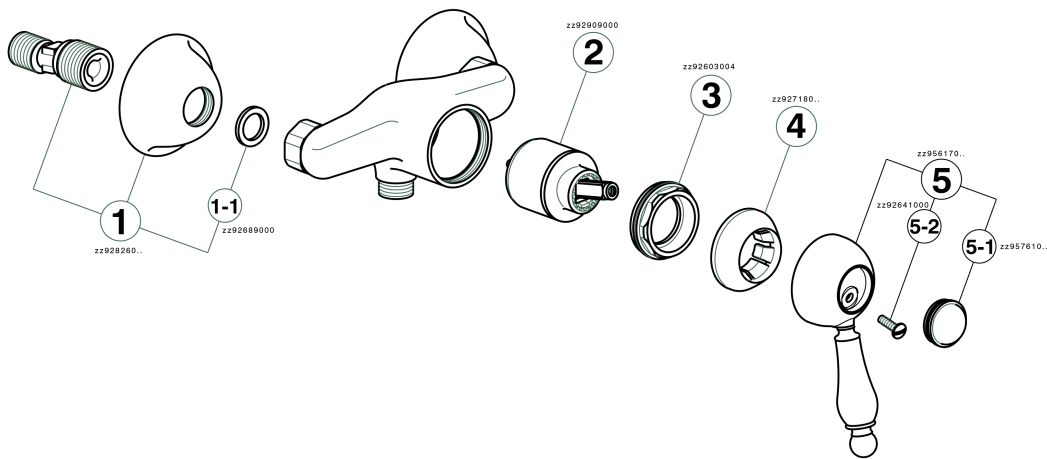

Single lever shower mixer ARCANA EMPRESS_EM000441

EM000441

<https://en.cisal.it/single-lever-shower-mixer-arcana-empress-em000441>

2025-01-06