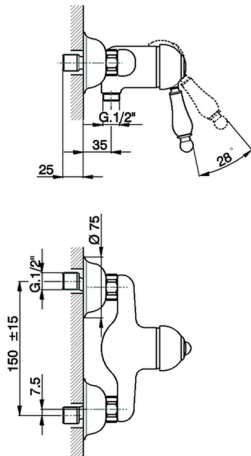

Single lever shower mixer ARCANA EMPRESS_EM000441

MODEL **EM000441**

Single lever shower mixer, without shower set, 1/2" M flexible connection

AVAILABLE FINISHINGS

-  **21** 21 Chrome
-  **24** 24 Gold
-  **26** 26 Old Copper
-  **27** 27 Old Bronze
-  **2A** 2A Satin Brushed Nickel
-  **74** 74 Chrome/Gold

CHARACTERISTICS

Cartridge Spare Parts **ZZ92909000**

43 mm Cartridge

Single lever shower mixer ARCANA EMPRESS_EM000441

EM000441

<https://en.cisal.it/single-lever-shower-mixer-arcana-empress-em000441>

2025-01-06