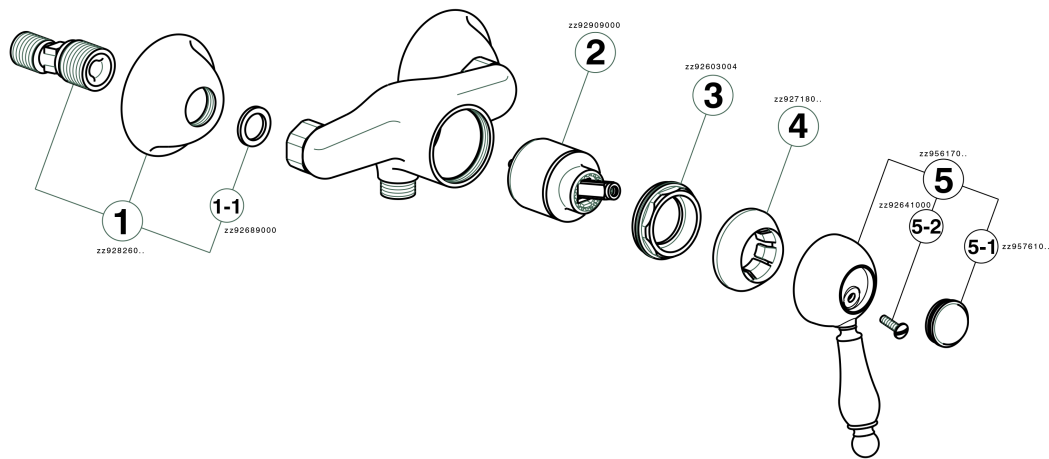

Single lever shower mixer ARCANA EMPRESS_EM000441

MODEL **EM000441**

Single lever shower mixer, without shower set, 1/2" M flexible connection

AVAILABLE FINISHINGS

-  **21** 21 Chrome
-  **24** 24 Gold
-  **26** 26 Old Copper
-  **27** 27 Old Bronze
-  **2A** 2A Satin Brushed Nickel
-  **74** 74 Chrome/Gold

CHARACTERISTICS

Cartridge Spare Parts **ZZ92909000**

43 mm Cartridge

Single lever shower mixer ARCANA EMPRESS_EM000441

EM000441

<https://en.cisal.it/single-lever-shower-mixer-arcana-empress-em000441>

2025-01-06