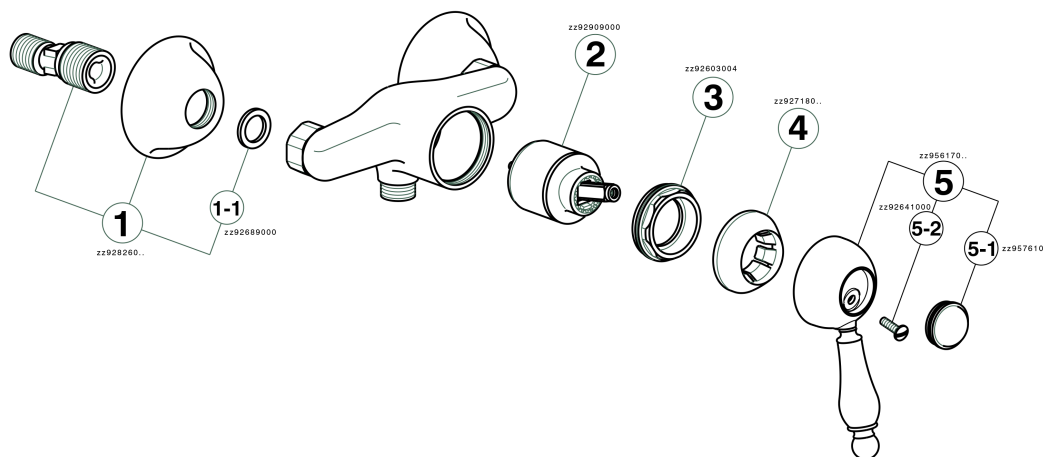

Single lever shower mixer ARCANA EMPRESS_EM000441

EM000441

<https://en.cisal.it/single-lever-shower-mixer-arcana-empress-em000441>

2025-01-06