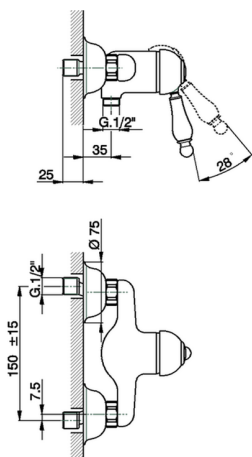

Single lever shower mixer ARCANA EMPRESS_EM000441

MODEL **EM000441**

Single lever shower mixer, without shower set, 1/2" M flexible connection

AVAILABLE FINISHINGS

-  **21** 21 Chrome
-  **24** 24 Gold
-  **26** 26 Old Copper
-  **27** 27 Old Bronze
-  **2A** 2A Satin Brushed Nickel
-  **74** 74 Chrome/Gold

CHARACTERISTICS

Cartridge Spare Parts **ZZ92909000**

43 mm Cartridge

Single lever shower mixer ARCANA EMPRESS_EM000441

EM000441

<https://en.cisal.it/single-lever-shower-mixer-arcana-empress-em000441>

2025-01-04