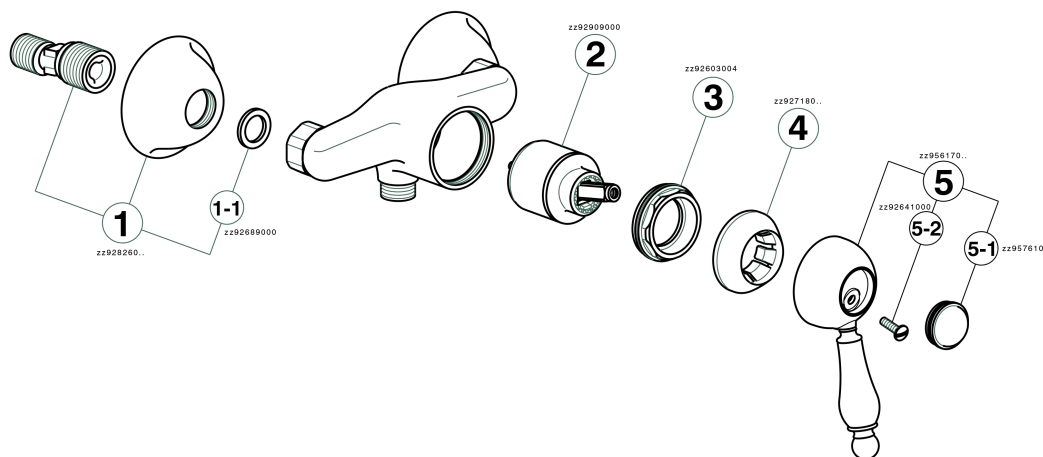

Single lever shower mixer ARCANA EMPRESS_EM000441

MODEL **EM000441**

Single lever shower mixer, without shower set, 1/2" M flexible connection

AVAILABLE FINISHINGS

-  **21** 21 Chrome
-  **24** 24 Gold
-  **26** 26 Old Copper
-  **27** 27 Old Bronze
-  **2A** 2A Satin Brushed Nickel
-  **74** 74 Chrome/Gold

CHARACTERISTICS

Cartridge Spare Parts **ZZ92909000**

43 mm Cartridge

Single lever shower mixer ARCANA EMPRESS_EM000441

EM000441

<https://en.cisal.it/single-lever-shower-mixer-arcana-empress-em000441>

2025-01-04