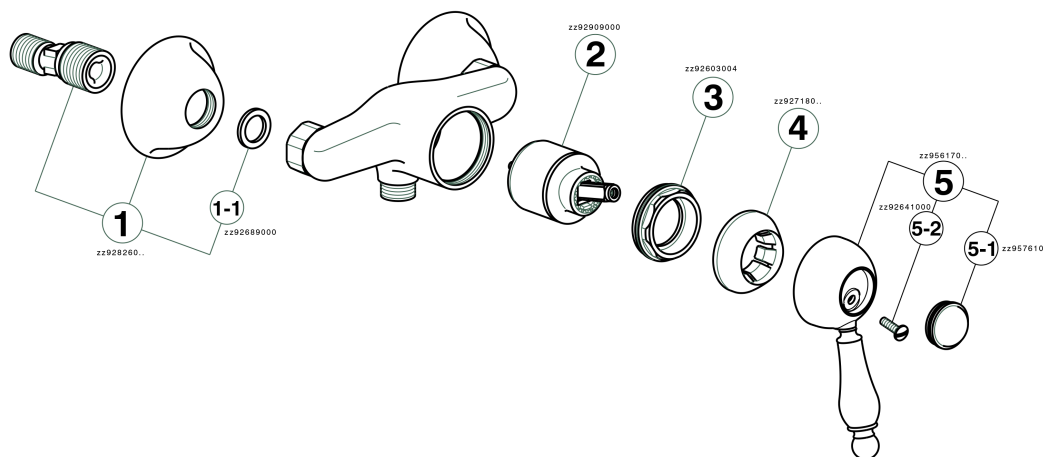

## Single lever shower mixer ARCANA EMPRESS\_EM000441

EM000441

<https://en.cisal.it/single-lever-shower-mixer-arcana-empress-em000441>

2025-01-04