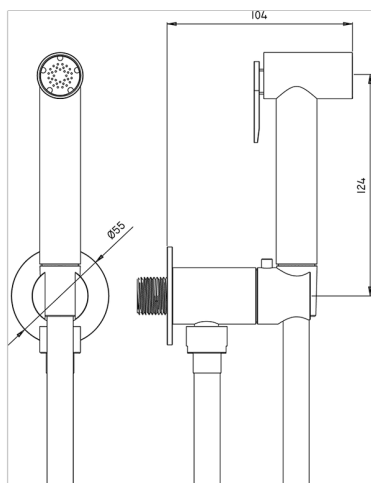

## Bidet handshower set HYGENIC SHOWERS\_CY007925

MODEL **CY007925**

Bidet handshower set, round wall bracket, single water opening, Brass Bidet handshower, 120 cm PVC flexible hose

AVAILABLE FINISHINGS

**21** 21 Chrome

CHARACTERISTICS

**Bidet handshower**