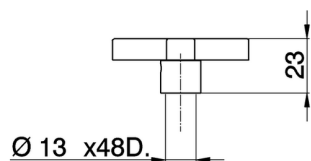

Handle Barcelona Quad SPARE PARTS_ZZ945990

MODEL **ZZ945990**

Handle Barcelona Quad, for one hole mixers

AVAILABLE FINISHINGS

21 21 Chrome

2A 2A Satin Brushed Nickel

CHARACTERISTICS

2026-04-08