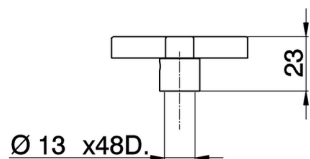

## Handle Barcelona Quad SPARE PARTS\_ZZ945990

MODEL **ZZ945990**

Handle Barcelona Quad, for one hole mixers

AVAILABLE FINISHINGS

**21** 21 Chrome

**2A** 2A Satin Brushed Nickel

CHARACTERISTICS

2026-05-20