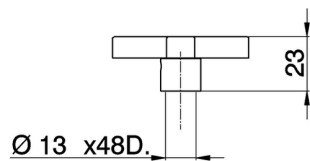

Handle Barcelona Quad SPARE PARTS_ZZ945990

MODEL **ZZ945990**

Handle Barcelona Quad, for one hole mixers

AVAILABLE FINISHINGS

21 21 Chrome

2A 2A Satin Brushed Nickel

CHARACTERISTICS

2026-04-30