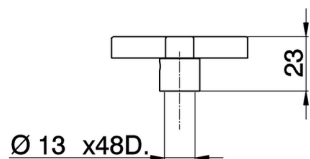

## Handle Barcelona Quad SPARE PARTS\_ZZ945990

MODEL **ZZ945990**

Handle Barcelona Quad,for one hole mixers

AVAILABLE FINISHINGS

**21** 21 Chrome

**2A** 2A Satin Brushed Nickel

CHARACTERISTICS

2026-06-13