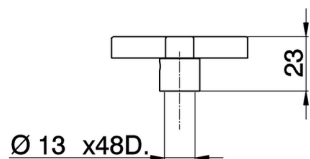

Handle Barcelona Quad SPARE PARTS_ZZ945990

MODEL **ZZ945990**

Handle Barcelona Quad, for one hole mixers

AVAILABLE FINISHINGS

21 21 Chrome

2A 2A Satin Brushed Nickel

CHARACTERISTICS

2026-06-14