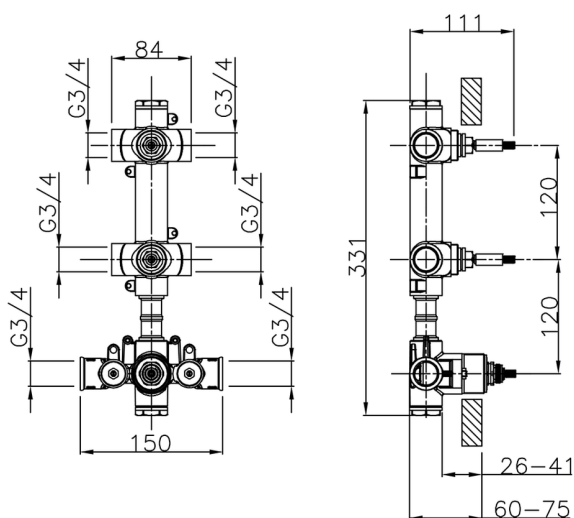

MODEL **ZA01V200**

2 Function Concealed Thermostatic Valve

AVAILABLE FINISHINGS

04 04 Without finishing

CHARACTERISTICS

Concealed **1**
 Cartridge Spare Parts **23.51A.HF**
HF Thermostatic Valve

Thermostatic