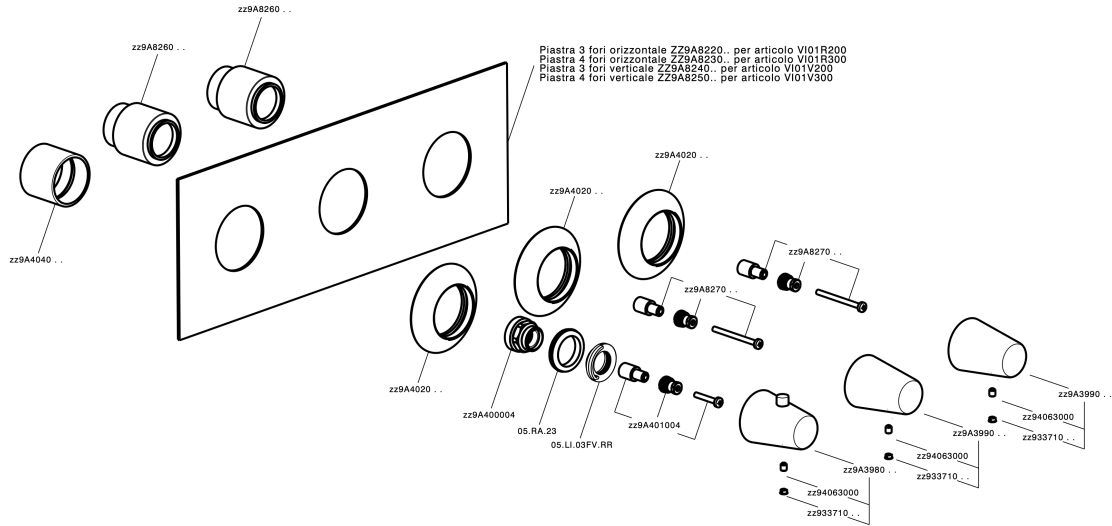

Cover Part for 2 Function Concealed Thermo Valve VITA_VI01V200

MODEL **VI01V200**

Cover Part for 2 Function Concealed Thermo Valve, for item ZA01V200

AVAILABLE FINISHINGS

-  **21** 21 Chrome
-  **2Q** 2Q Black Titanium
-  **40** 40 Matt Black
-  **4Q** 4Q Matt White

CHARACTERISTICS

Installation **Concealed**
 Required concealed parts **ZA01V200**

Thermostatic

The Cisal thermostatic is your personal water manager, helping you to handle, control and save water and energy.

Cover Part for 2 Function Concealed Thermo Valve VITA_VI01V200

VI01V200

<https://en.cisal.it/cover-part-for-2-function-concealed-thermo-valve-vita-vi01v200>

2 Function Concealed Thermostatic Valve CONCEALED_ZA01V200

MODEL **ZA01V200**

2 Function Concealed Thermostatic Valve

AVAILABLE FINISHINGS

04 04 Without finishing

CHARACTERISTICS

Concealed **1**
 Cartridge Spare Parts **23.51A.HF**
HF Thermostatic Valve

Thermostatic