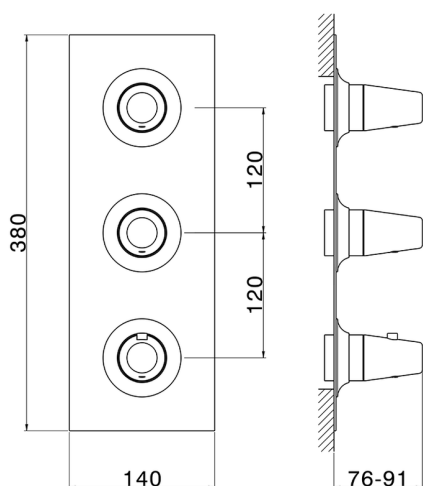

Cover Part for 2 Function Concealed Thermo Valve VITA_VI01V200

MODEL **VI01V200**

Cover Part for 2 Function Concealed Thermo Valve, for item ZA01V200

AVAILABLE FINISHINGS

-  **21** 21 Chrome
-  **2Q** 2Q Black Titanium
-  **40** 40 Matt Black
-  **4Q** 4Q Matt White