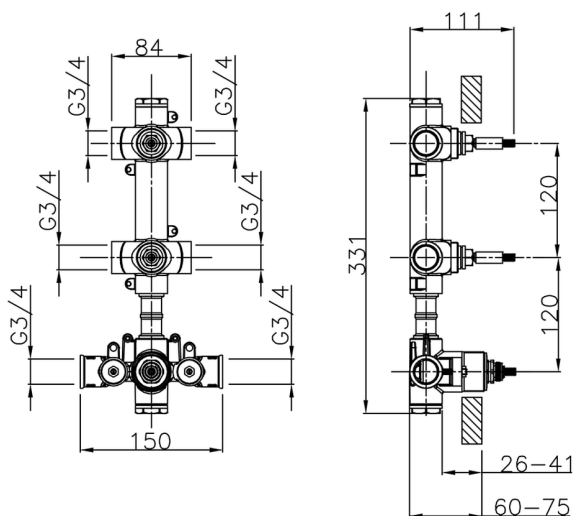

MODEL **ZA01V200**

2 Function Concealed Thermostatic Valve

AVAILABLE FINISHINGS

04 04 Without finishing

CHARACTERISTICS

Concealed **1**
 Cartridge Spare Parts **23.51A.HF**
HF Thermostatic Valve

Thermostatic