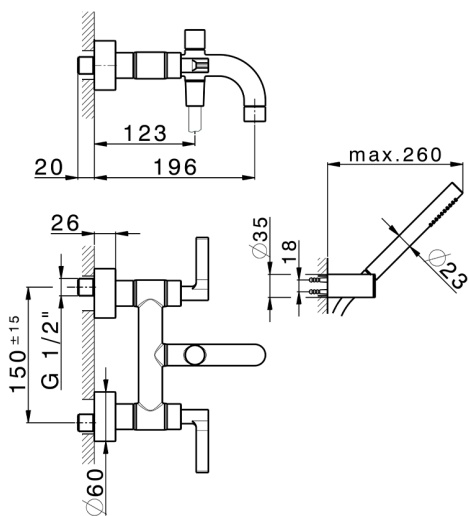

CHARACTERISTICS

2026-04-28