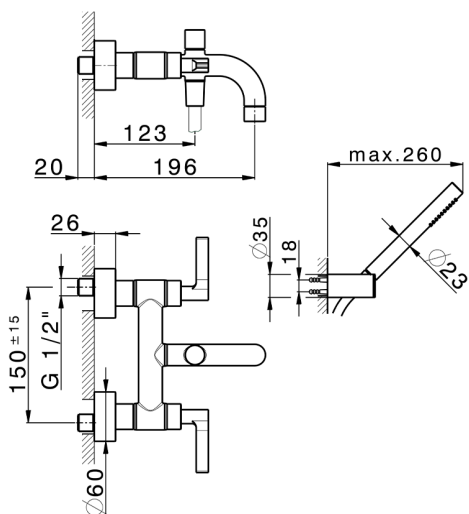

CHARACTERISTICS

2026-05-19