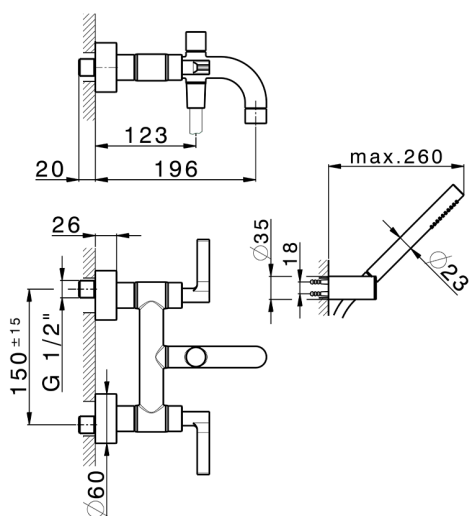

Bath mixer, with full equipment GRACE_GL000120

MODEL **GL000120**

Bath mixer, with full equipment, wall mounted adjustable handshower bracket, 22,5 mm Brass One Spray handshower, 150 cm SUPREME smooth flexible hose

AVAILABLE FINISHINGS

- **21** 21 Chrome
- **2F** 2F Brushed Nickel
- **2W** 2W Brushed Gold
- **5H** 5H Dark Brass Brushed
- **5L** 5L Brushed Black Titanium
- **6T** 6T Chrome/Matt Black

CHARACTERISTICS

2026-04-28