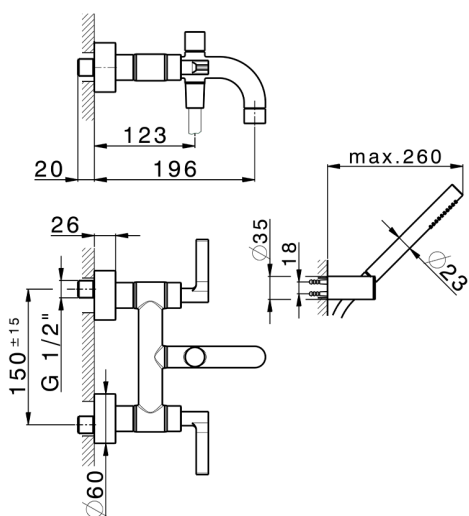

CHARACTERISTICS

2026-04-08