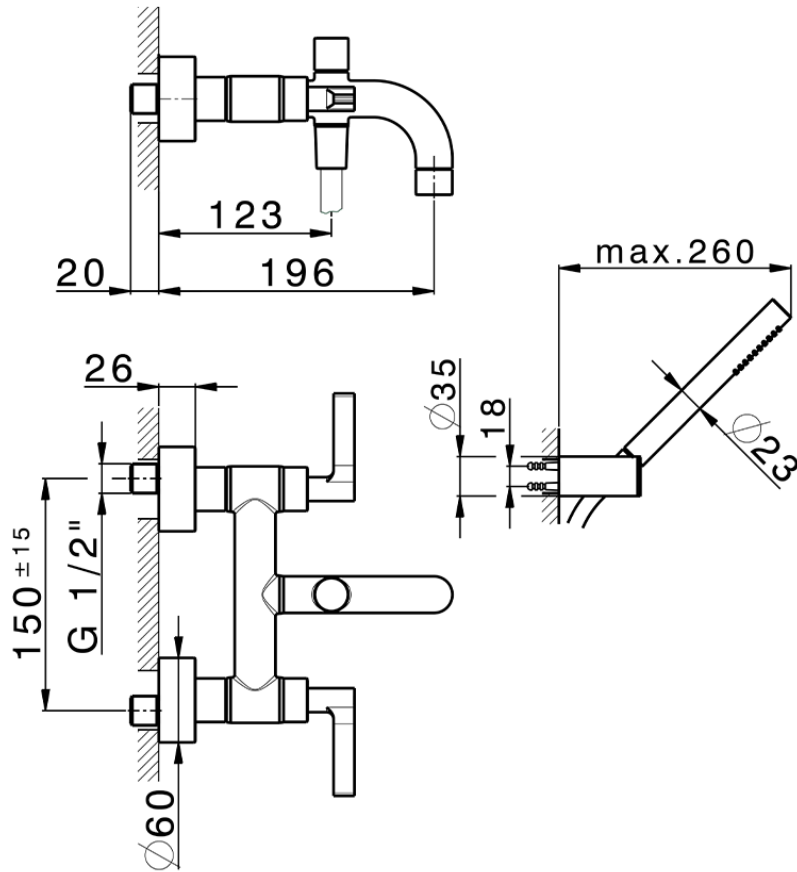

Bath mixer, with full equipment GRACE_GL000120

GL000120

<https://en.cisal.it/bath-mixer-with-full-equipment-grace-gl000120>

2026-05-19