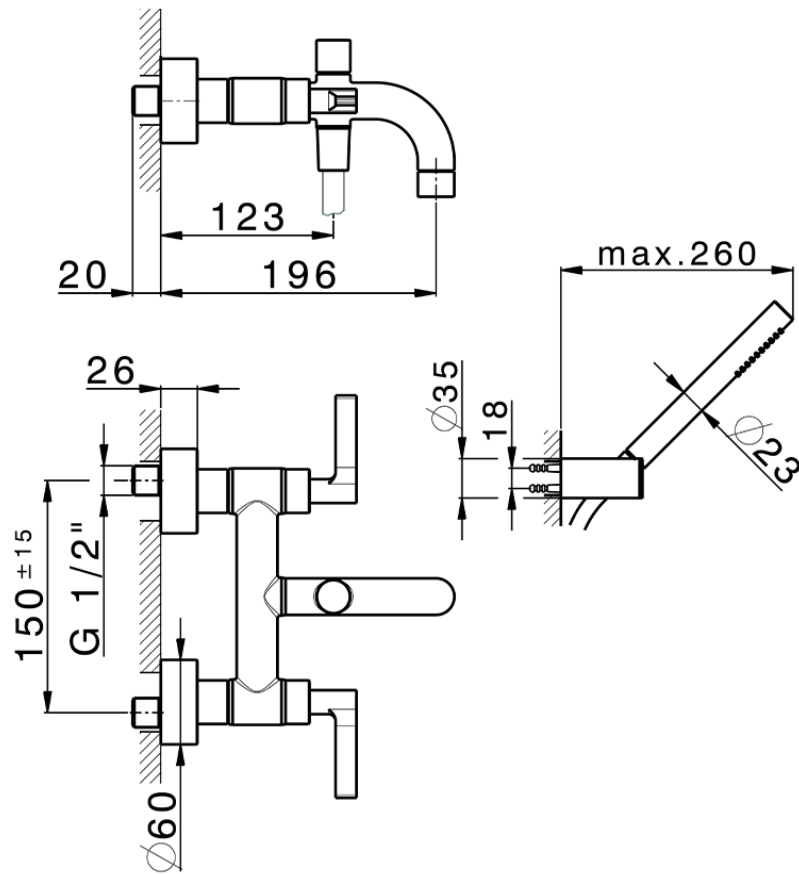

Bath mixer, with full equipment GRACE_GL000120

GL000120

<https://en.cisal.it/bath-mixer-with-full-equipment-grace-gl000120>

2026-06-13