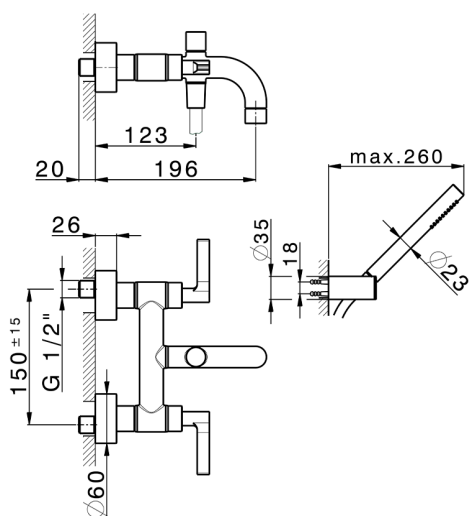

CHARACTERISTICS

2026-04-08