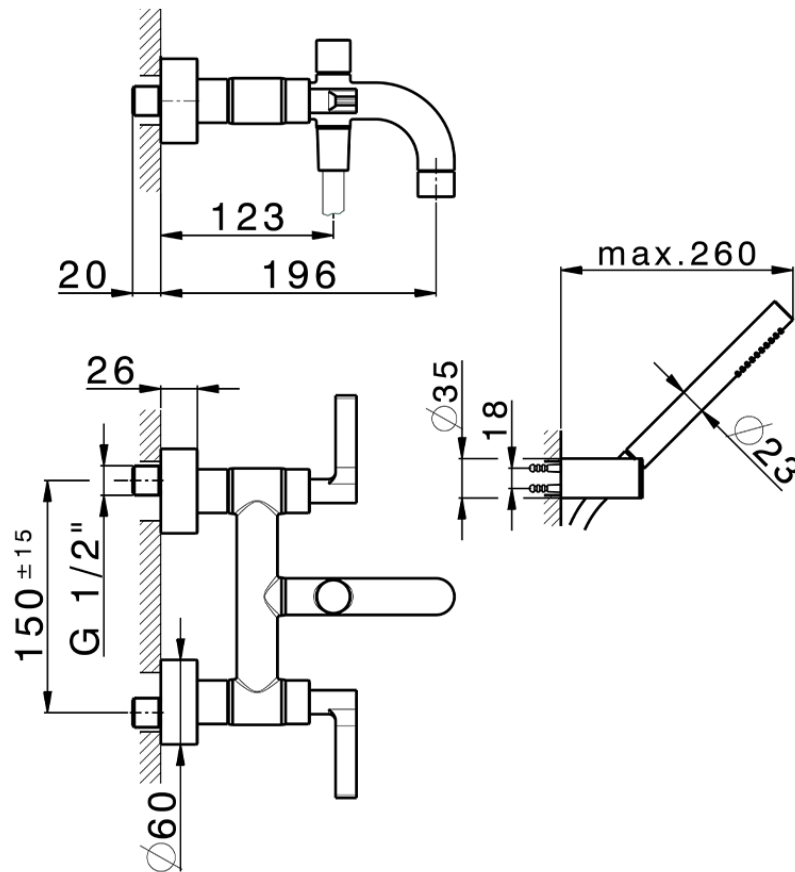

Bath mixer, with full equipment GRACE_GL000120

GL000120

<https://en.cisal.it/bath-mixer-with-full-equipment-grace-gl000120>

2026-06-13