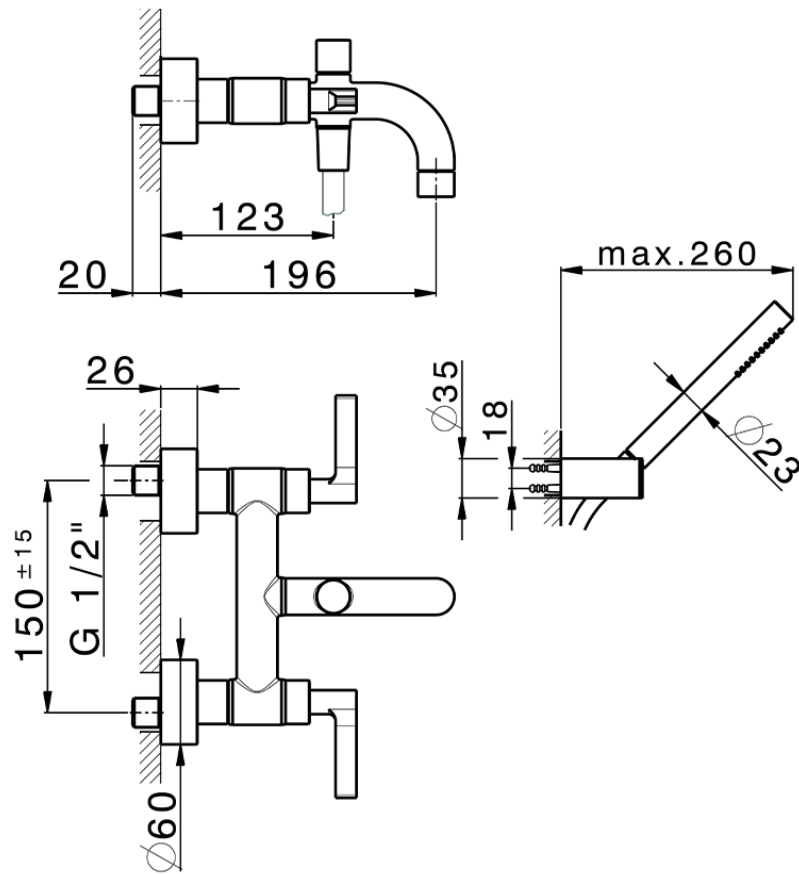

Bath mixer, with full equipment GRACE_GL000120

GL000120

<https://en.cisal.it/bath-mixer-with-full-equipment-grace-gl000120>

2026-06-08