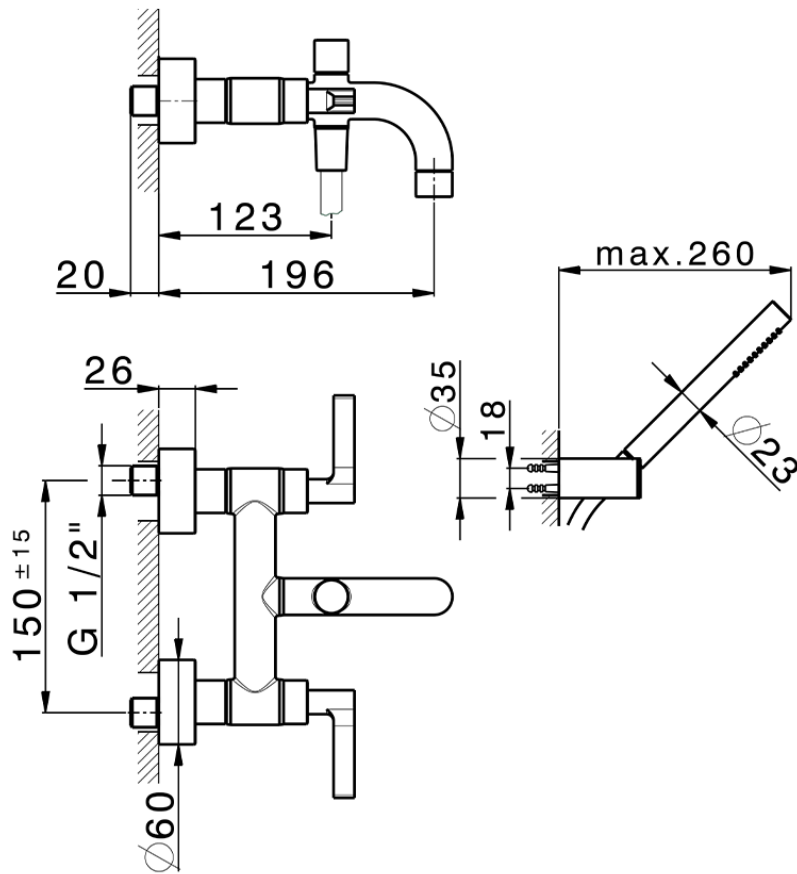

Bath mixer, with full equipment GRACE_GL000120

GL000120

<https://en.cisal.it/bath-mixer-with-full-equipment-grace-gl000120>

2026-04-08