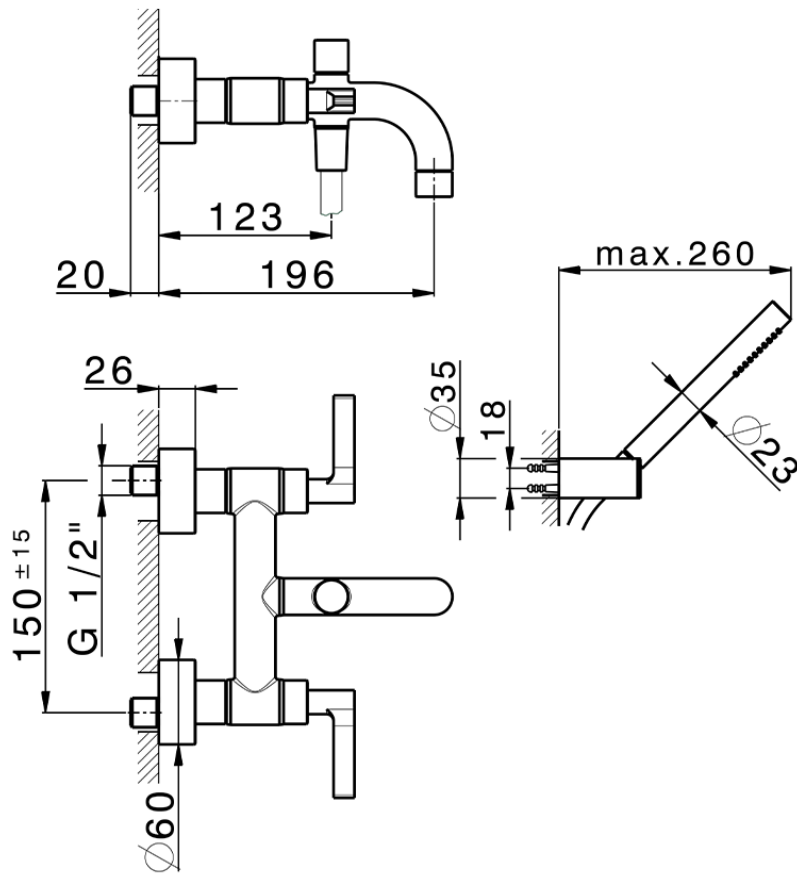

Bath mixer, with full equipment GRACE_GL000120

GL000120

<https://en.cisal.it/bath-mixer-with-full-equipment-grace-gl000120>

2026-04-28