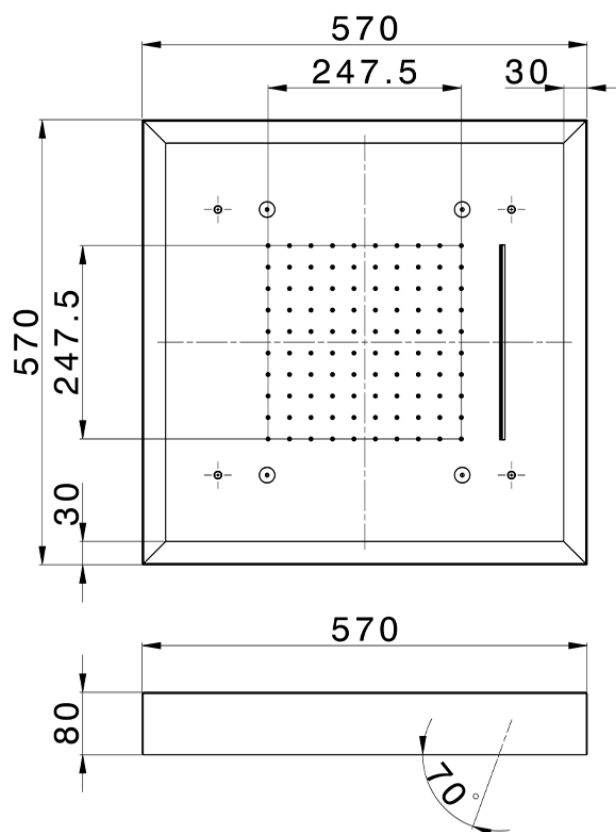

570x570 mm Chromotherapy Ceiling showerhead WELLNESS_ZS0C0165

ZS0C0165

<https://en.cisal.it/570x570-mm-chromotherapy-ceiling-showerhead-wellness-zs0c0165>

2026-04-26