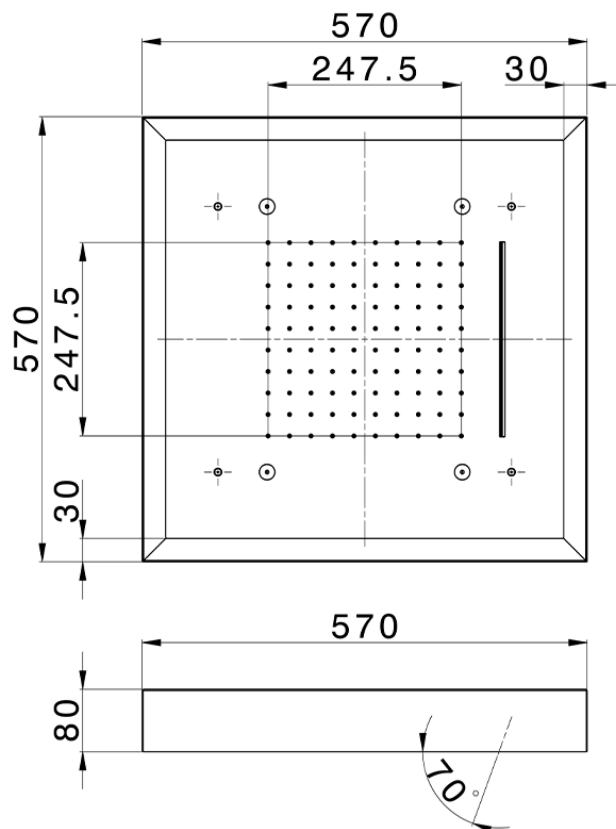

570x570 mm Chromotherapy Ceiling showerhead WELLNESS_ZS0C0165

ZS0C0165

<https://en.cisal.it/570x570-mm-chromotherapy-ceiling-showerhead-wellness-zs0c0165>

2026-04-26