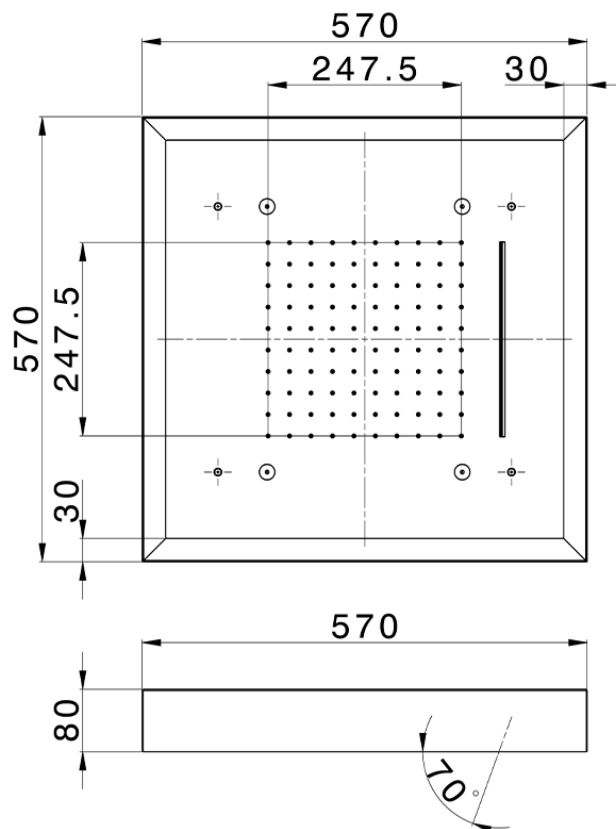

570x570 mm Chromotherapy Ceiling showerhead WELLNESS_ZS0C0165

ZS0C0165

<https://en.cisal.it/570x570-mm-chromotherapy-ceiling-showerhead-wellness-zs0c0165>

2026-05-17