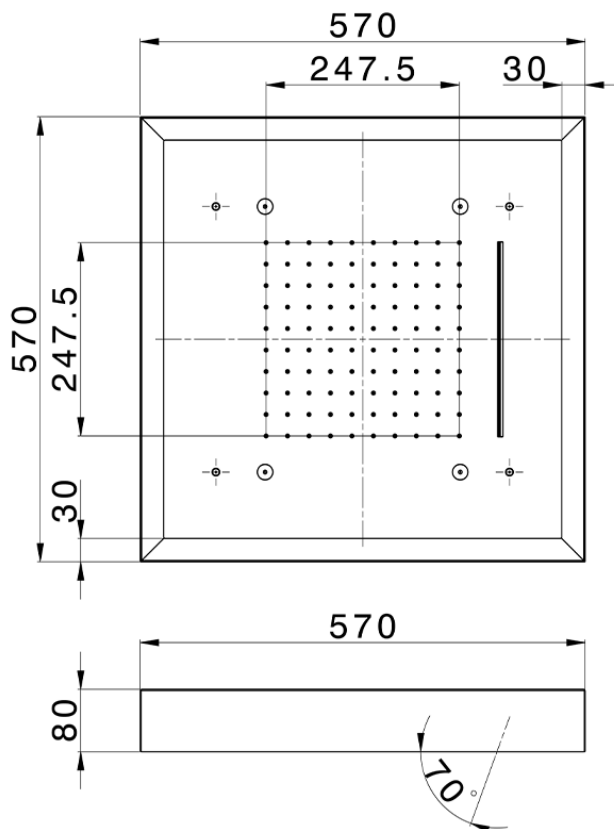

## 570x570 mm Chromotherapy Ceiling showerhead WELLNESS\_ZS0C0165

ZS0C0165

<https://en.cisal.it/570x570-mm-chromotherapy-ceiling-showerhead-wellness-zs0c0165>

2026-06-14