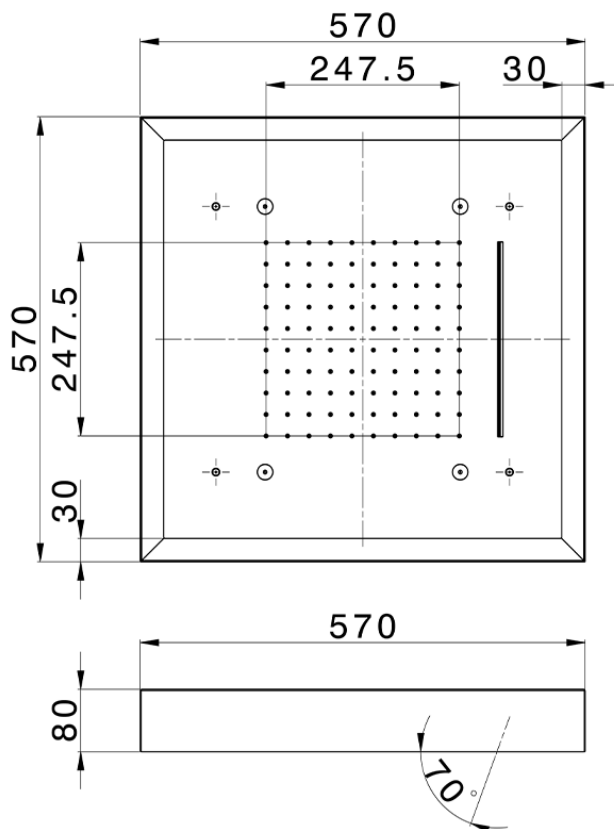

570x570 mm Chromotherapy Ceiling showerhead WELLNESS_ZS0C0165

ZS0C0165

<https://en.cisal.it/570x570-mm-chromotherapy-ceiling-showerhead-wellness-zs0c0165>

2026-06-14