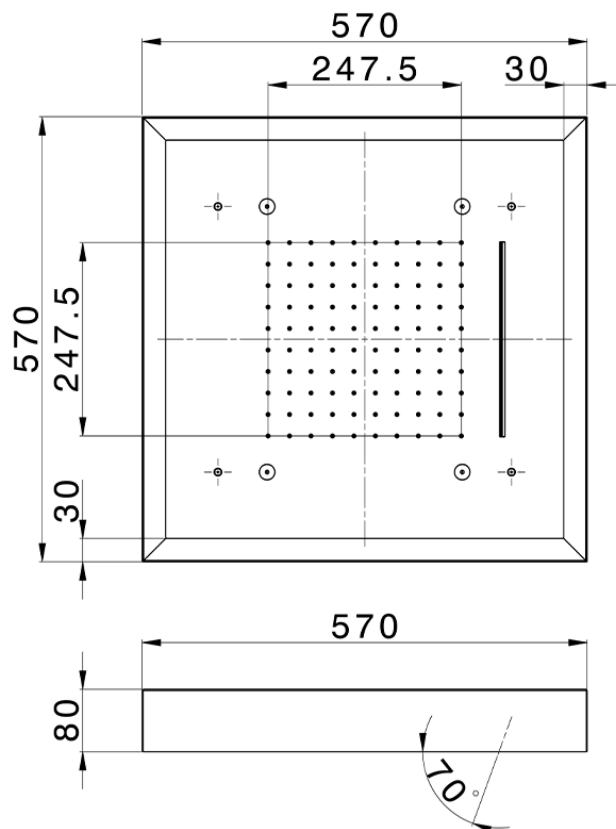

570x570 mm Chromotherapy Ceiling showerhead WELLNESS_ZS0C0165

ZS0C0165

<https://en.cisal.it/570x570-mm-chromotherapy-ceiling-showerhead-wellness-zs0c0165>

2026-04-06