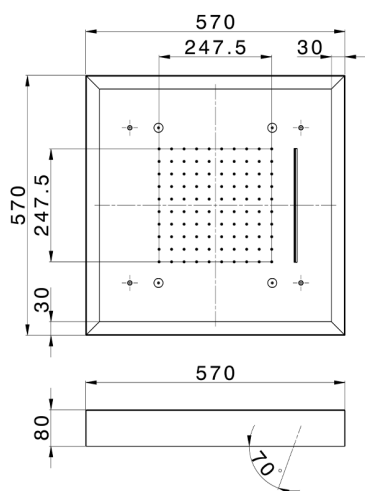

570x570 mm Chromotherapy Ceiling showerhead WELLNESS_ZS0C0165

MODEL **ZS0C0165**

570x570 mm Chromotherapy Ceiling showerhead, with white cover, rain, spraying, functions, waterfall, chromotherapy functions, concealed push-button panel, Stainless Steel