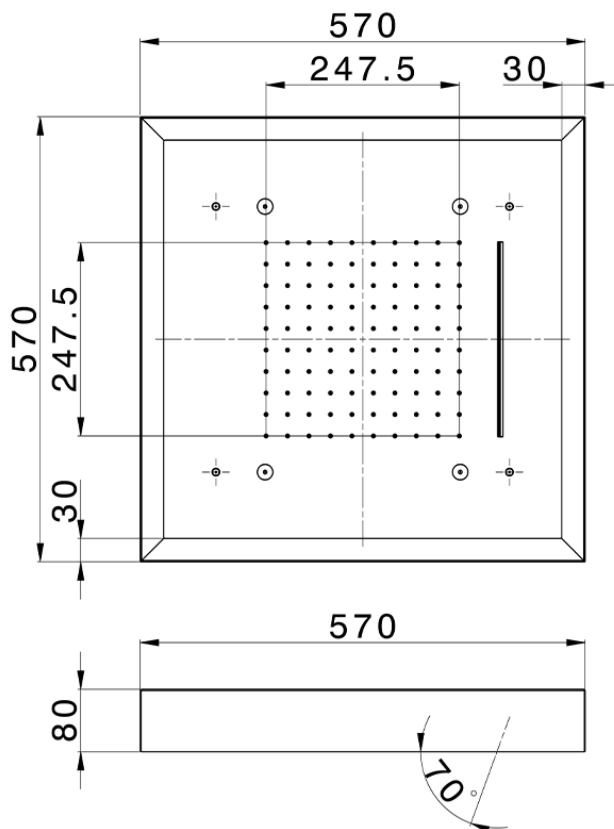

570x570 mm Chromotherapy Ceiling showerhead WELLNESS_ZS0C0165

ZS0C0165

<https://en.cisal.it/570x570-mm-chromotherapy-ceiling-showerhead-wellness-zs0c0165>

2026-06-13