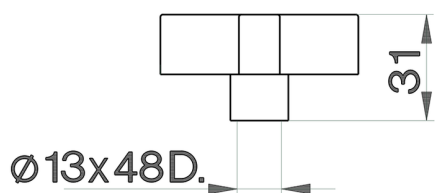

Handle Barcelona SPARE PARTS_ZZ932890

MODEL **ZZ932890**

Handle Barcelona

AVAILABLE FINISHINGS

21 21 Chrome

2A 2A Satin Brushed Nickel

CHARACTERISTICS

2024-12-31