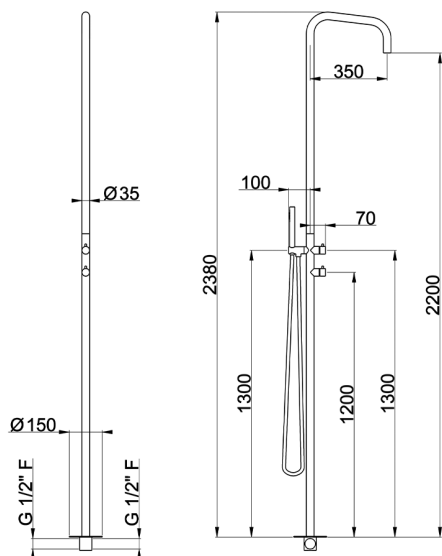

Free Standing Progressive Shower Column SHOWER COLUMNS_XI005100

MODEL **XI005100**

Free Standing Progressive Shower Column, 2 outlet diverter, for Indoor/Outdoor use, with rain spray aerator, INOX D.26 mm minimalistic one spray handshower, INOX AISI 316L

AVAILABLE FINISHINGS

D1 D1 Brushed Inox

CHARACTERISTICS

Single Lever **1**

Cartridge Spare Parts **ZZ9E521000**

25 mm Progressive single-lever cartridge

2024-12-22