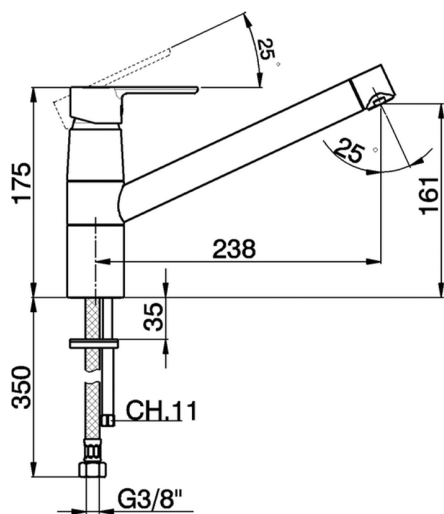

Single lever sink mixer Energysave KITCHEN_C2002585

MODEL **C2002585**

Single lever sink mixer Energysave, swivel spout, G.3/8" stainless steel flexible hoses

AVAILABLE FINISHINGS

CHARACTERISTICS

Cartridge Spare Parts **ZZ96373000**

35 mm Cartridge

EcoStop

EcoStop feature limits water flow to approximately 50% of maximum output with one point of resistance on setting. Push slightly past the middle stop only when full water output is required. This will save water up to 50%.

EnergySave

Thanks to the EnergySave device, only cold water will be drawn if the lever is operated in the central position, so that the water heater will not be engaged and no hot water wasted, leading to considerable savings in energy and costs. The temperature can be adjusted by rotating the lever to the left, until the desired temperature is reached.