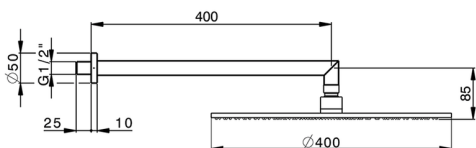

Shower arm with showerhead WELLNESS_DS013610

MODEL **DS013610**

Shower arm with showerhead, 400 mm round showerhead 8 mm thick BRASS, 400 mm shower arm

AVAILABLE FINISHINGS

CHARACTERISTICS

2026-05-17