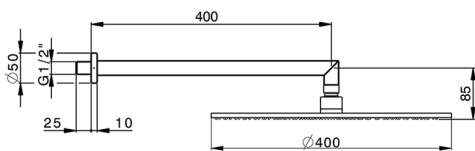

Shower arm with showerhead WELLNESS_DS013610

MODEL **DS013610**

Shower arm with showerhead, 400 mm round showerhead 8 mm thick BRASS, 400 mm shower arm

AVAILABLE FINISHINGS

21 21 Chrome

CHARACTERISTICS

2026-06-13