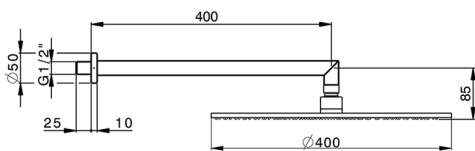

## Shower arm with showerhead WELLNESS\_DS013610

MODEL **DS013610**

Shower arm with showerhead, 400 mm round showerhead 8 mm thick BRASS, 400 mm shower arm

AVAILABLE FINISHINGS

**21** 21 Chrome

CHARACTERISTICS