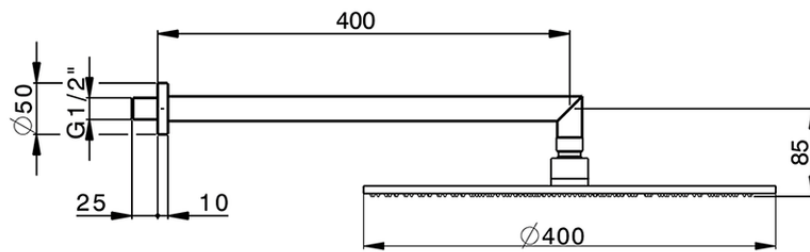

Shower arm with showerhead WELLNESS_DS013610

DS013610

<https://en.cisal.it/shower-arm-with-showerhead-wellness-ds013610>

2026-04-26