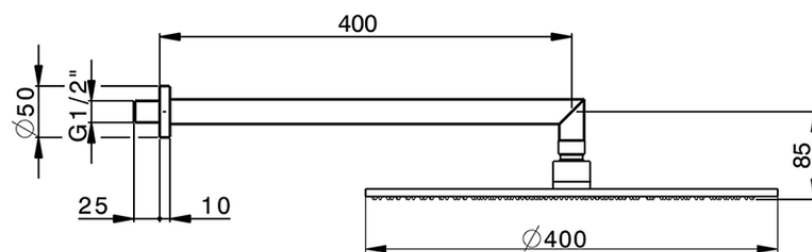

Shower arm with showerhead WELLNESS_DS013610

DS013610

<https://en.cisal.it/shower-arm-with-showerhead-wellness-ds013610>

2026-06-14