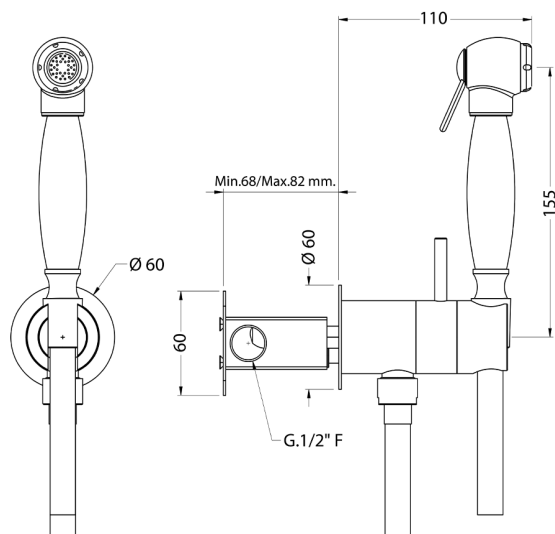

Bidet handshower set HYGENIC SHOWERS_AR007946

MODEL **AR007946**

Bidet handshower set, round wall bracket, gradual mixing of hot & cold water, with concealed part, Brass Bidet handshower - 120 cm PVC flexible hose

AVAILABLE FINISHINGS

CHARACTERISTICS

Bidet handshower

Hygienic Spray

Multi-jets hygienic hand shower, for personal hygiene care.

Mixed Water

The Cisal Mixed Water system enables the gradual mixing of hot and cold water.