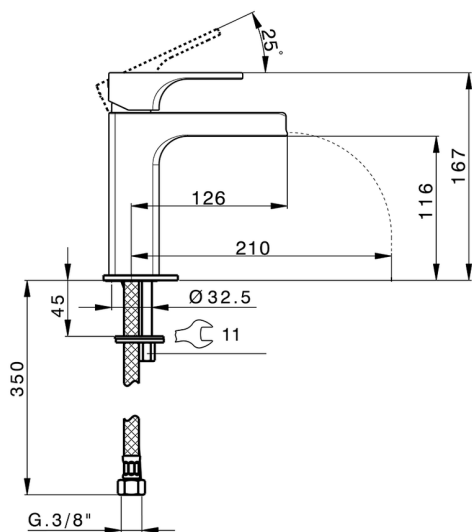

## Single lever 'large' washbasin mixer CUBIC\_CU00C504

MODEL **CU00C504**

Single lever 'large' washbasin mixer, waterfall spout, without automatic pop-up waste, G.3/8" stainless steel flexible hoses

### CHARACTERISTICS

Cartridge Spare Parts **ZZ94240000**

**25 mm Cartridge**

2024-09-19